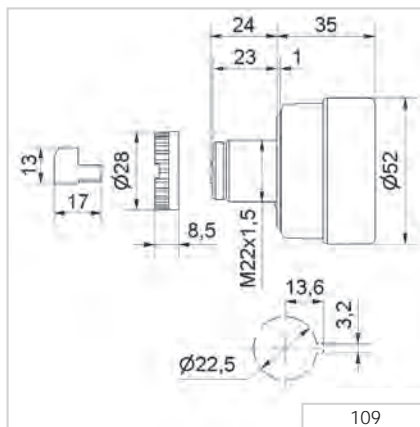

↔ TECHNICAL DIAGRAM:

Signalisation index

Continuous tone		3
Pulse tone		4