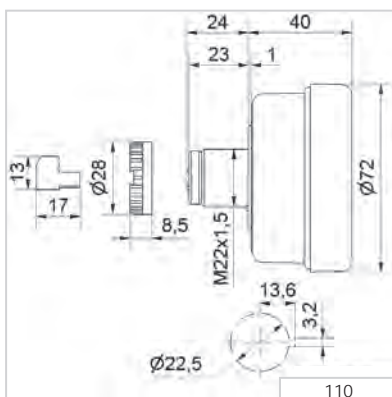

↔ TECHNICAL DIAGRAM:

Signalisation index

Multi-tone sounder 5