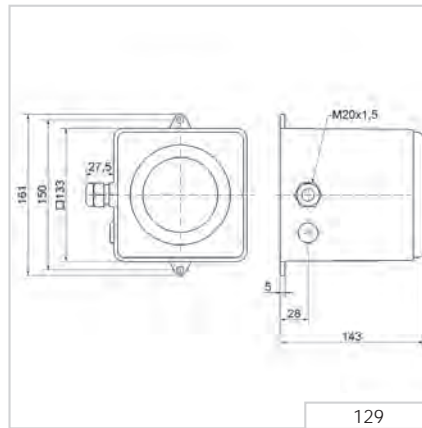

↔ TECHNICAL DIAGRAM:

CE

Signalisation index

Multi-tone sounder

8

24 V

230 V