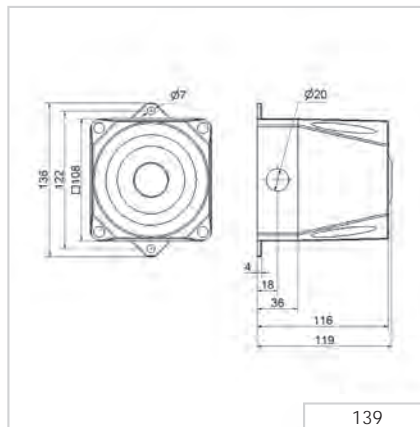

🎵 TONE TYPES AND FREQUENCIES:

↔ TECHNICAL DIAGRAM: