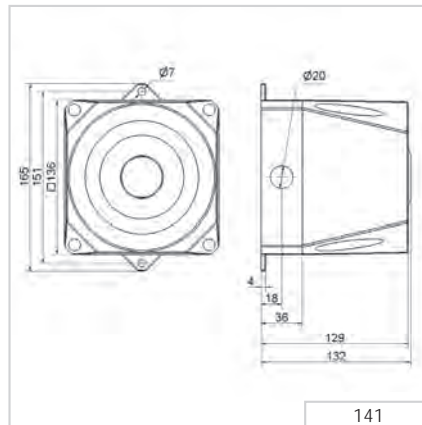

↔ TECHNICAL DIAGRAM:

Signalisation index

Multi-tone sounder 8