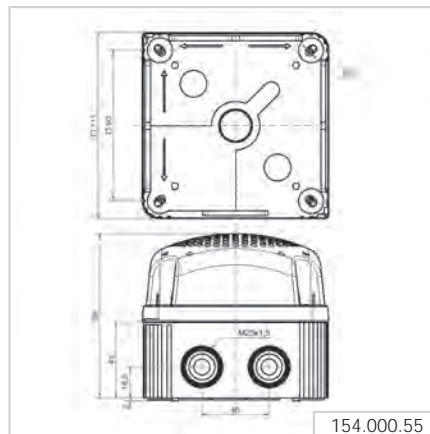

↔ TECHNICAL DIAGRAM:

User-friendly software ensures easy transfer of audio files and simple operation

Signalisation index

Vocal alarm 7