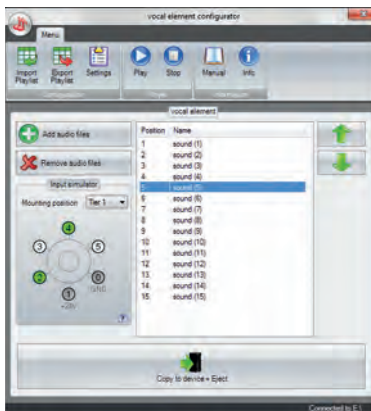

↔ TECHNICAL DIAGRAM:

User-friendly software ensures easy transfer of audio files and simple operation

Signalisation index

Vocal alarm 7