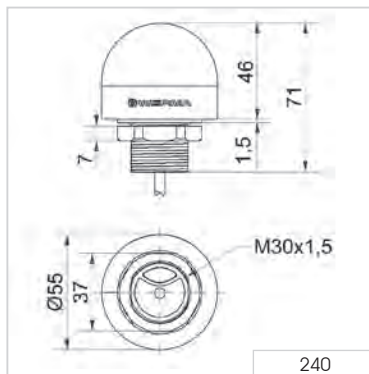

↔ TECHNICAL DIAGRAM:

240.240.55 240.140.50 240.230.55 240.130.50