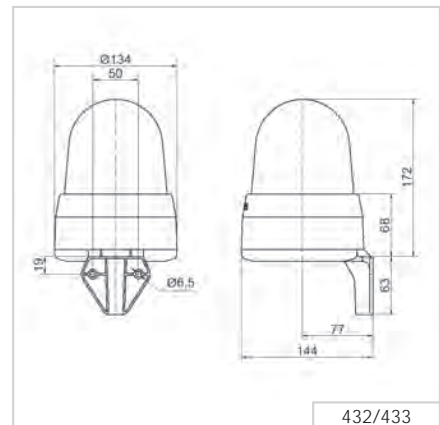

↔ TECHNICAL DIAGRAMS:

Signalisation index

Multi-Tone Sounder	7
LED Permanent Light	5