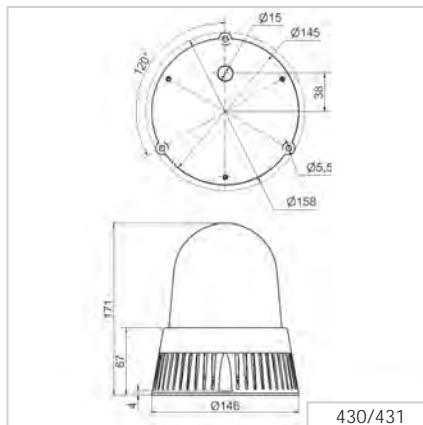

↔ TECHNICAL DIAGRAMS:

Signalisation index

Multi-Tone Sounder	7
LED Permanent Light	5