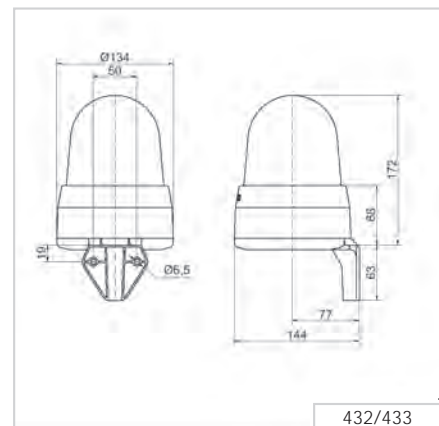

↔ TECHNICAL DIAGRAMS:

Signalisation index

Multi-Tone Sounder	7
LED Permanent Light	5
LED Flashing Light	7
LED EVS Light	9