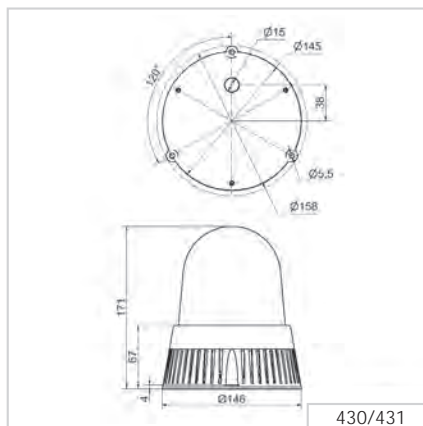

↔ TECHNICAL DIAGRAMS:

Signalisation index

Multi-Tone Sounder	7
LED Permanent Light	5
LED Flashing Light	7
LED EVS Light	9