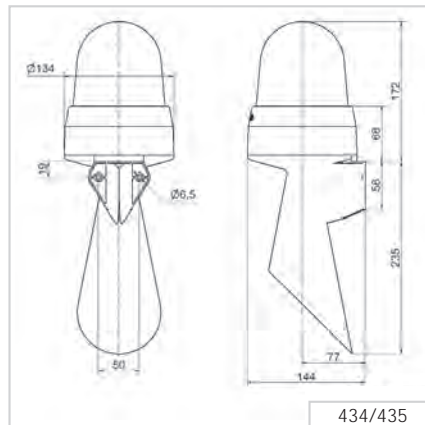

← TECHNICAL DIAGRAMS:

Signalisation index

Horn	7
LED Permanent Light	5