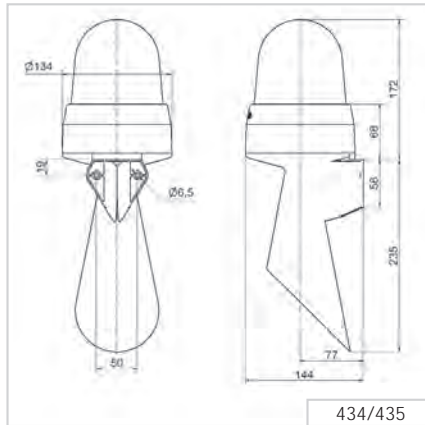

← TECHNICAL DIAGRAMS:

434/435

Signalisation index

Horn	7
LED Permanent Light	5
LED Flashing Light	7
LED EVS	9