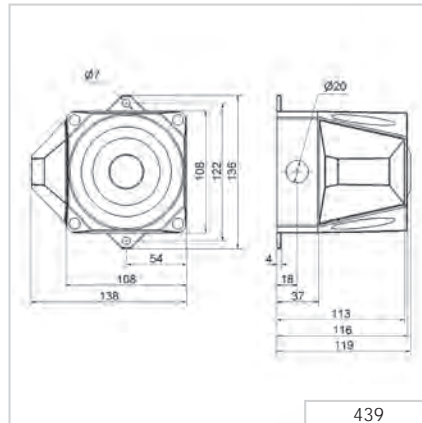

♪ TONE TYPES AND FREQUENCIES:

↔ TECHNICAL DIAGRAMS:

Signalisation index

Multi-Tone Sounder	6
Xenon Flash	4