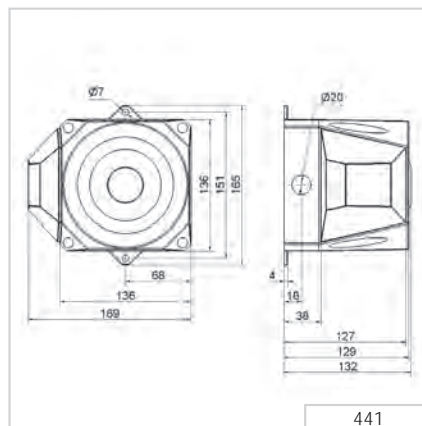

♪ TONE TYPES AND FREQUENCIES:

↔ TECHNICAL DIAGRAMS:

Signalisation index

Multi-Tone Sounder	8
Xenon Flash	5