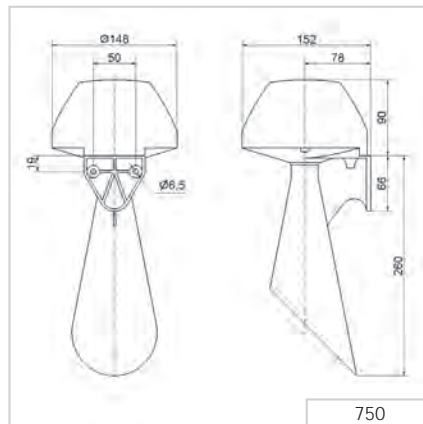

↔ TECHNICAL DIAGRAM:

Signalisation index

Horn

6