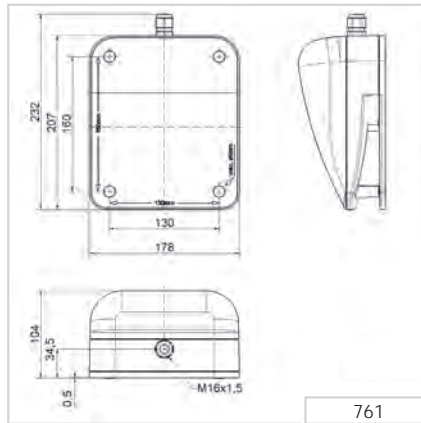

↔ TECHNICAL DIAGRAM:

Signalisation index

Horn 6

2 G Zone 1 + 2	2 D Zone 21 + 22