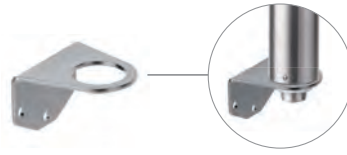

Order no. 960 698 04

Base with integrated tube

Order no. 960 698 03

Bracket for assembly on aluminium profiles

Order no. 960 630 06

← TECHNICAL DIAGRAMS:

960.698.02
960.698.04

960.698.01
960.698.03

960.630.02
960.630.06

Overview Accessories for Signal Towers

DeSIGN 42

Surface housing single
Order no. 975 109 02

Bracket, stainless steel (Protection rating IP33)
Order no. 960 694 01

↳ TECHNICAL DIAGRAMS: