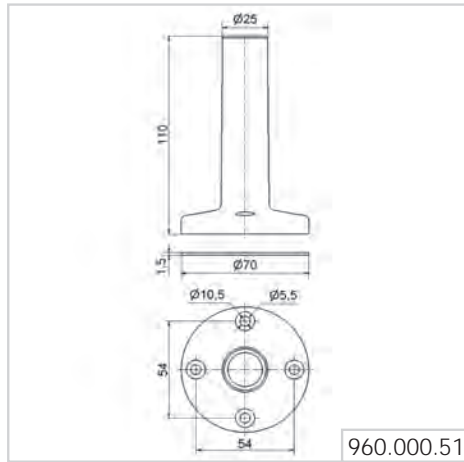

← TECHNICAL DIAGRAMS: