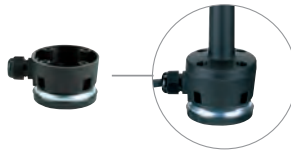

Contact box with magnetic
base and cable exit at side
cable gland M16 x 1.5
Order no. 975 840 04