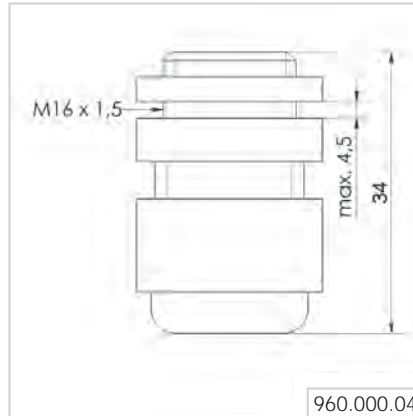

← TECHNICAL DIAGRAMS: