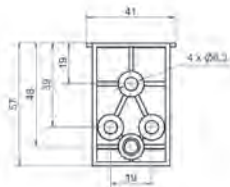

← TECHNICAL DIAGRAMS:

960.630.02
960.630.06