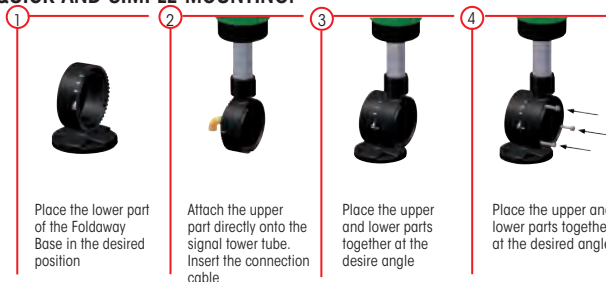

QUICK AND SIMPLE MOUNTING:

Foldaway Base - Signal Tower can be folded away, including rubber seal, for tube (all anodised aluminium) $\varnothing$ 25 mm (not included in assembly)

Order no. 960 009 12

Dimensions ($\varnothing$ x Height): 70 mm x 85 mm
Material: PA-GF
Cable diameter: Max. 8 mm
Fixing: Vertical, horizontal, Positioning in 0° and 90°