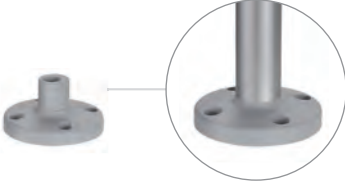

KombiSIGN 72 and 40 - DesignLOOK

Base for tube mounting, Ø 25 mm,
plastic, incl. rubber seal
Order no. 960 000 50