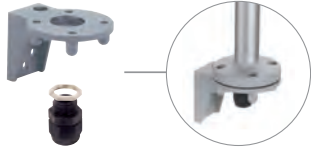

Bracket for base mounting,
with concealed cable entry,
incl. rubber seals
Order no. 960 000 14

Corner fixing bracket
(KOMPAKT 37 with Base-mount tube)
Order no. 960 000 41

Contact box for cable exit
at side, with mounting material
and seal, cable gland M16 x 1.5
Order no. 975 840 01

Bracket for tube mounting,
incl. cable gland M16 x 1.5
Order no. 960 000 54

Bracket for base mounting,
with concealed cable entry,
incl. rubber seals
Order no. 960 000 55

↳ TECHNICAL DIAGRAMS:

Overview Accessories for Signal Towers