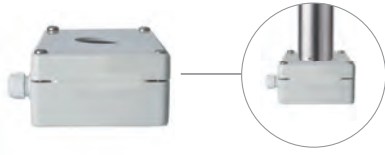

Overview Accessories for Signal Towers

DeSIGN 42

Surface housing single
Order no. 975 109 02