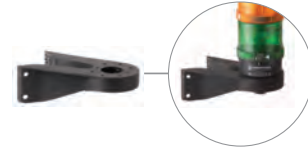

Cable gland for surface
mounting, M16 x 1.5
Order no. 960 000 04

← TECHNICAL DIAGRAMS:

Overview Accessories for Signal Towers

KombiSIGN 71, 72, 40 and KOMPAKT 37 - ClassicLOOK

Bracket for tube mounting,
incl. cable gland M16 x 1.5
Order no. 960 000 01

Bracket for base mounting,
with concealed cable entry,
incl. rubber seals
Order no. 960 000 14

Corner fixing bracket
(KOMPAKT 37 with Base-mount tube)
Order no. 960 000 41

Contact box for cable exit
at side, with mounting material
and seal, cable gland M16 x 1.5
Order no. 975 840 01