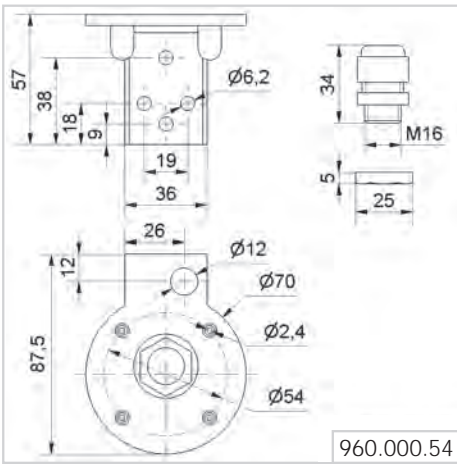

Order no. 960 000 46

Cable 5 m with M12 plug

Order no. 960 000 47

Cable 5 m

with M12 connector

Order no. 960 860 01

Bulb BA15d,
total length max. 42 mm
12 V, 5 Watt **955 840 34**
24 V, 5 Watt **955 840 35**
30 V, 5 Watt **955 840 32**
115 V, 5 Watt **955 840 57**
230 V, 5 Watt **955 840 38**

Order no. 960 009 12

Dimensions (\varnothing x Height): 70 mm x 85 mm
 Material: PA-GF
 Cable diameter: Max. 8 mm
 Fixing: Vertical, horizontal, Positioning in 0° and 90°

QUICK AND SIMPLE MOUNTING:

Tube with clamp, \varnothing 25 mm, 250 mm long, incl. cable gland
Order no. 960 000 18

Bracket for tube mounting,
incl. cable gland M16 x 1.5
Order no. 960 000 54

Bracket for base mounting,
with concealed cable entry,
incl. rubber seals
Order no. 960 000 55

↳ TECHNICAL DIAGRAMS:

Overview Accessories for Signal Towers