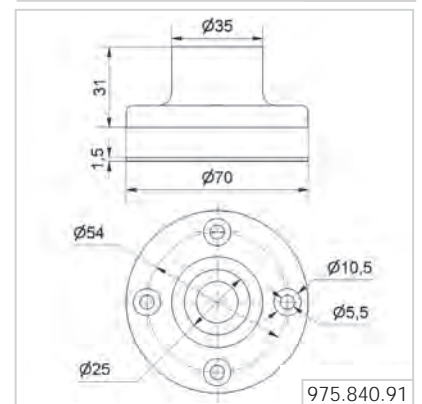

Overview Accessories for Signal Towers

← TECHNICAL DIAGRAMS: