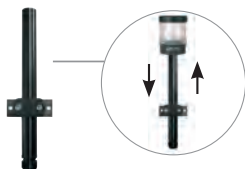

Order no. 960 009 12

Dimensions (\varnothing x Height): 70 mm x 85 mm
 Material: PA-GF
 Cable diameter: Max. 8 mm
 Fixing: Vertical, horizontal, Positioning in 0° and 90°

QUICK AND SIMPLE MOUNTING:

Tube with clamp, \varnothing 25 mm, 250 mm long, incl. cable gland
Order no. 960 000 18