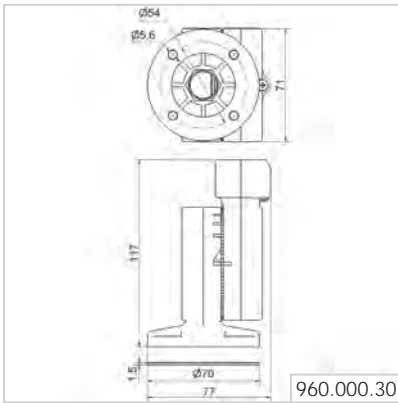

Overview Accessories for Signal Towers

← TECHNICAL DIAGRAMS: