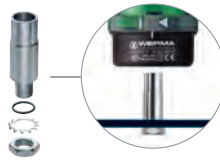

Adaptor for single hole mounting
Ø 25 mm, M18
Order no. 960 000 25