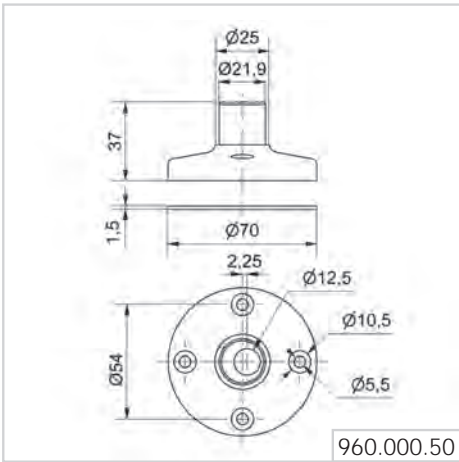

← TECHNICAL DIAGRAMS: