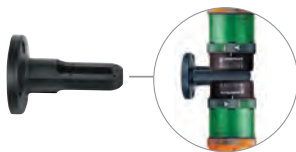

Adaptor for tube mounting
Ø 25 mm / 1/2" NPT thread
Order no. 975 840 02

Bracket for 1-sided mounting,
incl. rubber seals
Order no. 975 840 85

Bracket for 2-sided mounting,
incl. rubber seals
Order no. 975 840 86