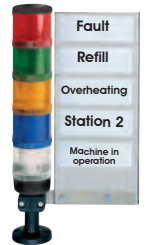

Indication board
(for tube mounting)
Order no. 960 000 05
Dimensions of indication
board (W x H): 153 x 345 mm

Surface area per section (W x H):
c. 144 x 54 mm
Avery/Zweckform 3424
(105 x 48 mm),
Herma 4281 (105 x 50.8 mm)
(not included in assembly)

Material:
PMMA