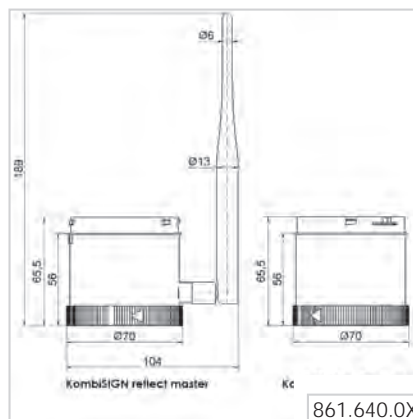

← TECHNICAL DIAGRAMS: