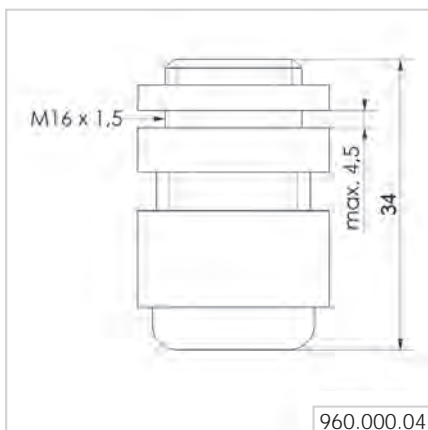

Overview Accessories for Signal Towers

KombiSIGN 72 - DesignLOOK

Adaptor for single hole mounting
Ø 25 mm, M18

Order no. 960 000 25

Bracket for 1-sided mounting,
incl. rubber seals

Order no. 960 000 52

Bracket for surface mounting
incl. cable gland

M16 x 1.5

Order no. 960 000 53

Adaptor for tube mounting
Ø 25 mm / 1/2" NPT thread

Order no. 975 840 02

Tube Ø 25 mm, all anodised aluminium

100 mm long **975 845 10**

250 mm long **975 840 25**

400 mm long **975 840 40**

600 mm long **975 840 60**

800 mm long **975 840 80**

1000 mm long **975 840 03**

Technical Diagrams see page 70

← TECHNICAL DIAGRAMS: