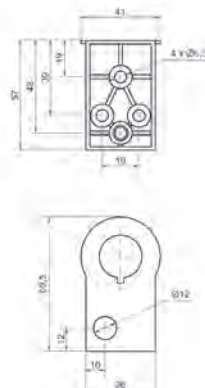

Adaptor for tube mounting
Ø 25 mm / 1/2" NPT thread
Order no. 975 840 02

Bracket for 1-sided mounting,
incl. rubber seals
Order no. 975 840 85

Bracket for 2-sided mounting,
incl. rubber seals
Order no. 975 840 86

Bracket for 1-sided mounting,
 incl. rubber seals

Order no. 960 000 52

Bracket for surface mounting
 incl. cable gland

M16 x 1.5

Order no. 960 000 53

Adaptor for tube mounting
 Ø 25 mm / 1/2" NPT thread

Order no. 975 840 02

Order no. 960 698 04

Base with integrated tube

Order no. 960 698 03

Bracket for assembly on aluminium profiles

Order no. 960 630 06

← TECHNICAL DIAGRAMS:

960.698.02
960.698.04

960.698.01
960.698.03