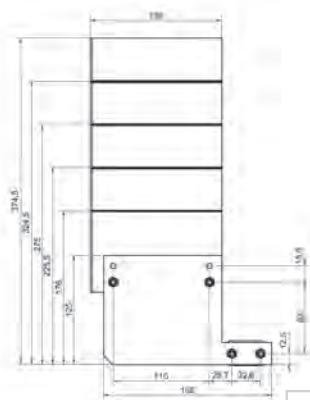

Indication board
(base/wall mounting)
Order no. 960 630 08

Indication board
(tube mounting)
Order no. 960 630 09

← TECHNICAL DIAGRAMS:

960.630.02
960.630.06

960.630.01
960.630.05

960.630.08

960.630.09

KOMPAKT 37 - ClassicLOOK