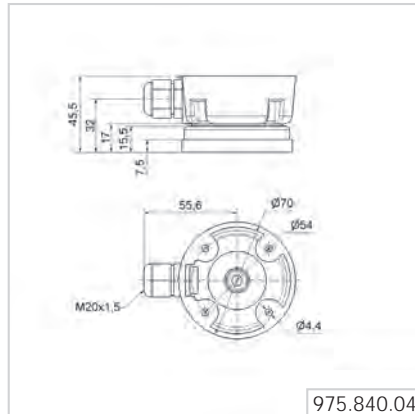

960.000.14

975.840.01

975.840.04