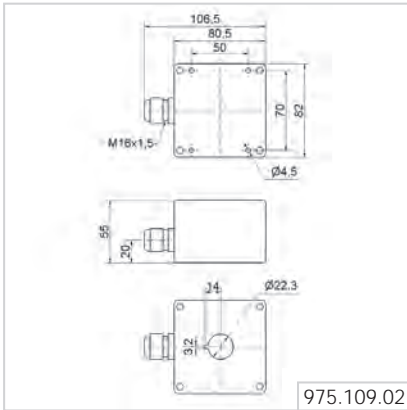

Adaptor for tube mounting
Ø 25 mm / 1/2" NPT thread
Order no. 975 840 02

Bracket for 1-sided mounting,
incl. rubber seals
Order no. 975 840 85

Bracket for 2-sided mounting,
incl. rubber seals
Order no. 975 840 86

Order no. 960 009 12

Dimensions (\varnothing x Height): 70 mm x 85 mm
 Material: PA-GF
 Cable diameter: Max. 8 mm
 Fixing: Vertical, horizontal, Positioning in 0° and 90°

QUICK AND SIMPLE MOUNTING:

Tube with clamp, \varnothing 25 mm, 250 mm long, incl. cable gland
Order no. 960 000 18

960.630.02
960.630.06

Overview Accessories for Signal Towers

DeSIGN 42

Surface housing single
Order no. 975 109 02

Bracket, stainless steel (Protection rating IP33)
Order no. 960 694 01

↳ TECHNICAL DIAGRAMS: