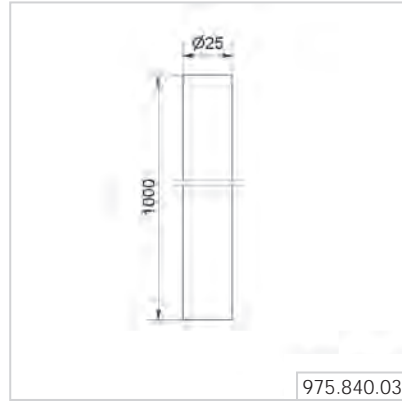

Overview Accessories for Signal Towers

← TECHNICAL DIAGRAMS: