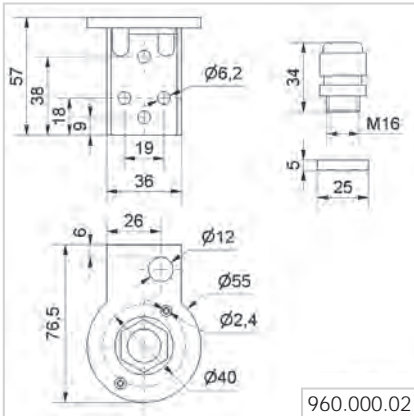

← TECHNICAL DIAGRAMS: