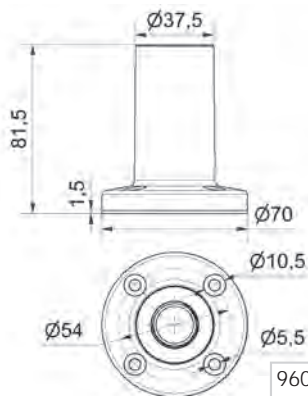

Order no. 960 000 46

Cable 5 m with M12 plug

Order no. 960 000 47

Cable 5 m

with M12 connector

Order no. 960 860 01

Bulb BA15d,
total length max. 42 mm
12 V, 5 Watt **955 840 34**
24 V, 5 Watt **955 840 35**
30 V, 5 Watt **955 840 32**
115 V, 5 Watt **955 840 57**
230 V, 5 Watt **955 840 38**

Adaptor for tube mounting
Ø 25 mm / 1/2" NPT thread
Order no. 975 840 02

Bracket for 1-sided mounting,
incl. rubber seals
Order no. 975 840 85

Bracket for 2-sided mounting,
incl. rubber seals
Order no. 975 840 86

Order no. 960 698 04

Base with integrated tube

Order no. 960 698 03

Bracket for assembly on aluminium profiles

Order no. 960 630 06

← TECHNICAL DIAGRAMS:

960.698.02
960.698.04

960.698.01
960.698.03

960.630.02
960.630.06

Overview Accessories for Signal Towers

DeSIGN 42

Surface housing single
Order no. 975 109 02

Bracket, stainless steel (Protection rating IP33)
Order no. 960 694 01

↳ TECHNICAL DIAGRAMS: