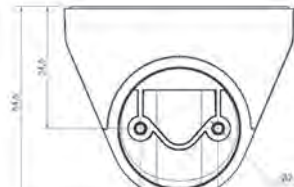

Indication board
(base/wall mounting)
Order no. 960 630 08

Indication board
(tube mounting)
Order no. 960 630 09

← TECHNICAL DIAGRAMS:

960.630.02
960.630.06

960.630.01
960.630.05

960.630.08

960.630.09

KOMPAKT 37 - ClassicLOOK