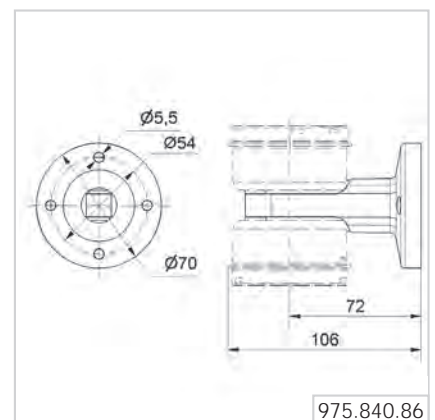

← TECHNICAL DIAGRAMS: