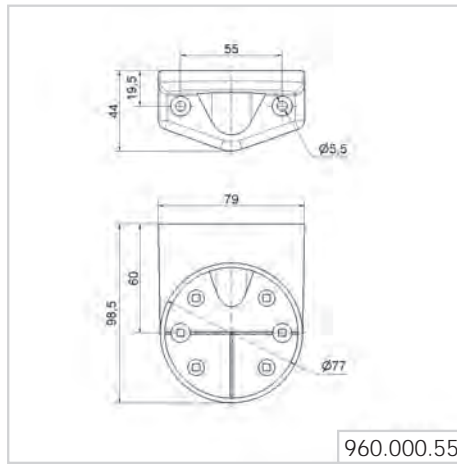

KombiSIGN 72, 40 and KOMPAKT 37 - DesignLOOK

Bracket for tube mounting,
incl. cable gland M16 x 1.5
Order no. 960 000 54

Bracket for base mounting,
with concealed cable entry,
incl. rubber seals
Order no. 960 000 55

↳ TECHNICAL DIAGRAMS: