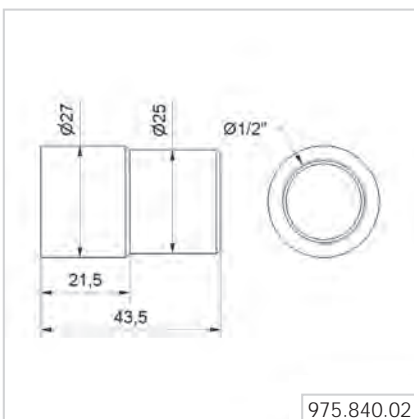

← TECHNICAL DIAGRAMS: