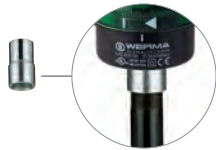

- For one to five modules
- Simple mounting onto signal tower tube
- Ample space for written information
- Simply break off unwanted segments

Adaptor for tube mounting
Ø 25 mm / 1/2" NPT thread
Order no. 975 840 02