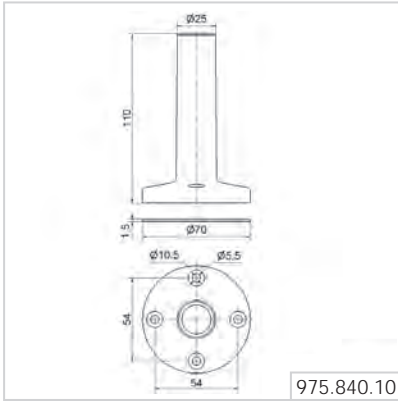

Overview Accessories for Signal Towers

← TECHNICAL DIAGRAMS: