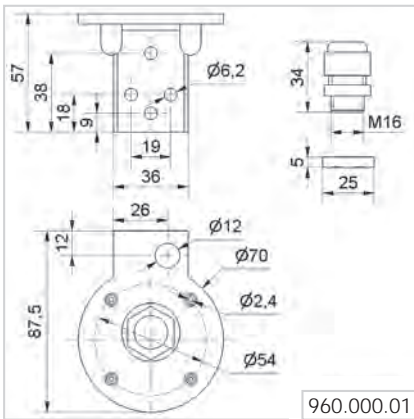

Overview Accessories for Signal Towers

KombiSIGN 71, 72, 40 and KOMPAKT 37 - ClassicLOOK

Bracket for tube mounting,
incl. cable gland M16 x 1.5
Order no. 960 000 01

Bracket for base mounting,
with concealed cable entry,
incl. rubber seals
Order no. 960 000 14

Corner fixing bracket
(KOMPAKT 37 with Base-mount tube)
Order no. 960 000 41

Contact box for cable exit
at side, with mounting material
and seal, cable gland M16 x 1.5
Order no. 975 840 01

Contact box with magnetic
base and cable exit at side
cable gland M16 x 1.5
Order no. 975 840 04

↑ TECHNICAL DIAGRAMS: