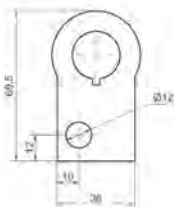

← TECHNICAL DIAGRAMS:

960.630.02
960.630.06