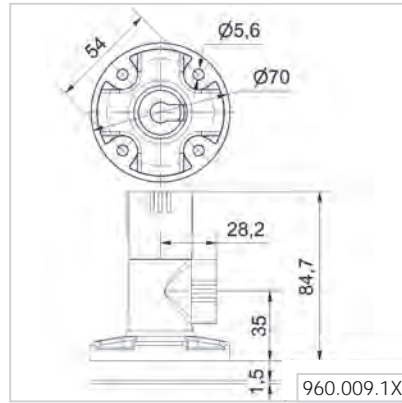

Overview Accessories for Signal Towers

← TECHNICAL DIAGRAMS: