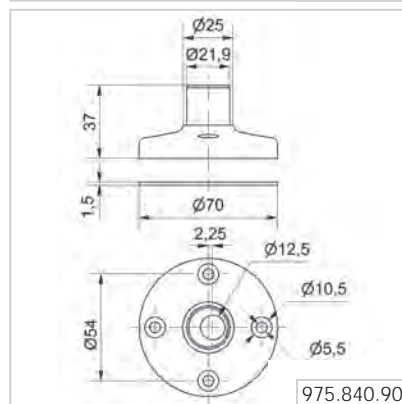

Overview Accessories for Signal Towers

← TECHNICAL DIAGRAMS: