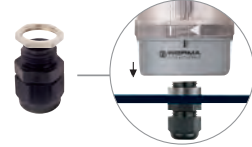

Cable gland for surface
mounting, M16 x 1.5
Order no. 960 000 04