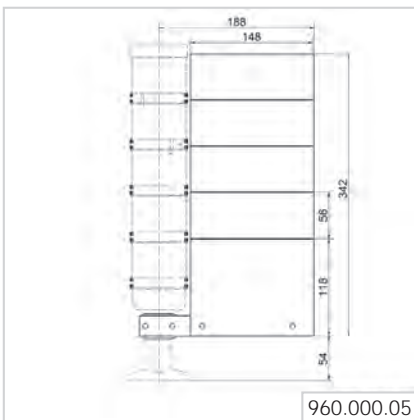

← TECHNICAL DIAGRAMS: