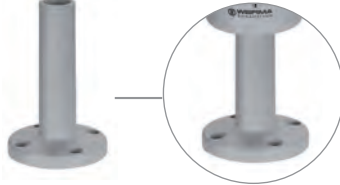

← TECHNICAL DIAGRAMS:

KombiSIGN 72 and 40 - DesignLOOK

Base for tube mounting, Ø 25 mm,
plastic, incl. rubber seal
Order no. 960 000 50

Base with integrated tube,
Ø 25 mm, 110 mm long,
plastic, incl. rubber seal
Order no. 960 000 51

Cable gland for surface
mounting, M16 x 1.5
Order no. 960 000 04

← TECHNICAL DIAGRAMS:

Overview Accessories for Signal Towers

KombiSIGN 71, 72, 40 and KOMPAKT 37 - ClassicLOOK

Bracket for tube mounting,
incl. cable gland M16 x 1.5
Order no. 960 000 01