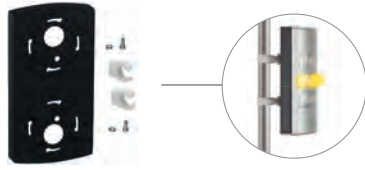

FlatSIGN

Fixing kit

Order no. 975 691 01