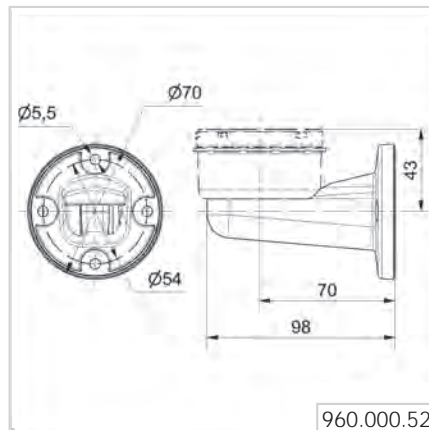

Overview Accessories for Signal Towers

KombiSIGN 72 - DesignLOOK

Adaptor for single hole mounting
Ø 25 mm, M18

Order no. 960 000 25

Bracket for 1-sided mounting,
incl. rubber seals

Order no. 960 000 52

Bracket for surface mounting
incl. cable gland

M16 x 1.5

Order no. 960 000 53

Adaptor for tube mounting
Ø 25 mm / 1/2" NPT thread

Order no. 975 840 02

Tube Ø 25 mm, all anodised aluminium

100 mm long **975 845 10**

250 mm long **975 840 25**

400 mm long **975 840 40**

600 mm long **975 840 60**

800 mm long **975 840 80**

1000 mm long **975 840 03**

Technical Diagrams see page 70

← TECHNICAL DIAGRAMS: