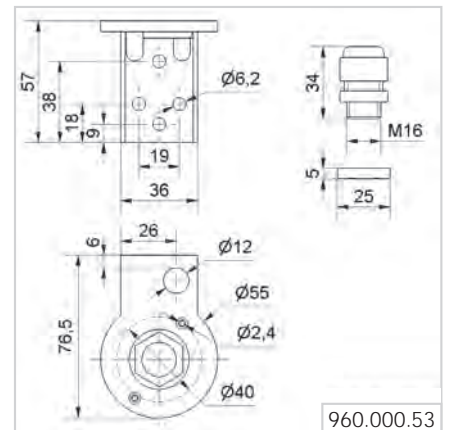

Overview Accessories for Signal Towers

KombiSIGN 72 - DesignLOOK

Adaptor for single hole mounting
Ø 25 mm, M18

Order no. 960 000 25

Bracket for 1-sided mounting,
incl. rubber seals

Order no. 960 000 52

Bracket for surface mounting
incl. cable gland

M16 x 1.5

Order no. 960 000 53

Adaptor for tube mounting
Ø 25 mm / 1/2" NPT thread

Order no. 975 840 02

Tube Ø 25 mm, all anodised aluminium

100 mm long **975 845 10**

250 mm long **975 840 25**

400 mm long **975 840 40**

600 mm long **975 840 60**

800 mm long **975 840 80**

1000 mm long **975 840 03**

Technical Diagrams see page 70

← TECHNICAL DIAGRAMS: