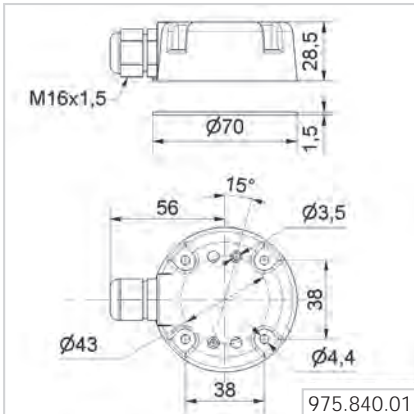

960.000.01

975.840.01