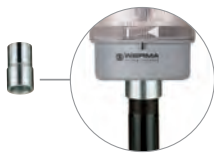

Bracket for 1-sided mounting,
 incl. rubber seals

Order no. 960 000 52

Bracket for surface mounting
 incl. cable gland

M16 x 1.5

Order no. 960 000 53

Adaptor for tube mounting
 Ø 25 mm / 1/2" NPT thread

Order no. 975 840 02