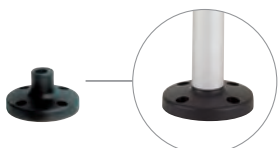

Base for tube mounting, $\varnothing$ 25 mm, plastic, incl. rubber seal
Order no. 975 840 90