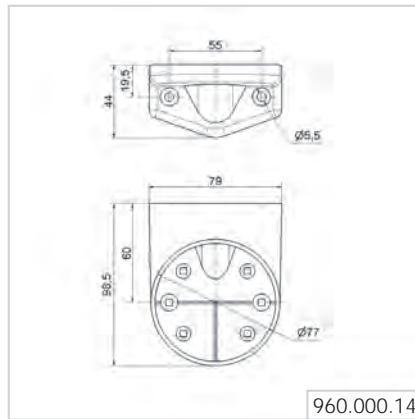

Overview Accessories for Signal Towers

KombiSIGN 71, 72, 40 and KOMPAKT 37 - ClassicLOOK

Bracket for tube mounting,
incl. cable gland M16 x 1.5
Order no. 960 000 01

Bracket for base mounting,
with concealed cable entry,
incl. rubber seals
Order no. 960 000 14

Corner fixing bracket
(KOMPAKT 37 with Base-mount tube)
Order no. 960 000 41

Contact box for cable exit
at side, with mounting material
and seal, cable gland M16 x 1.5
Order no. 975 840 01

Contact box with magnetic
base and cable exit at side
cable gland M16 x 1.5
Order no. 975 840 04

↑ TECHNICAL DIAGRAMS: