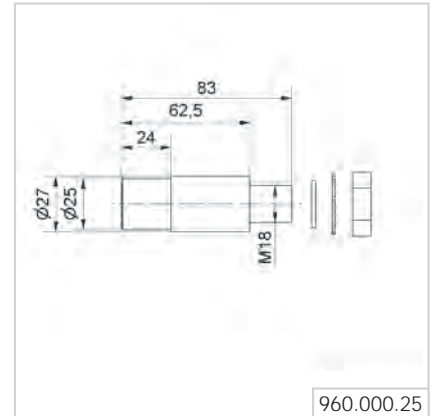

← TECHNICAL DIAGRAMS: