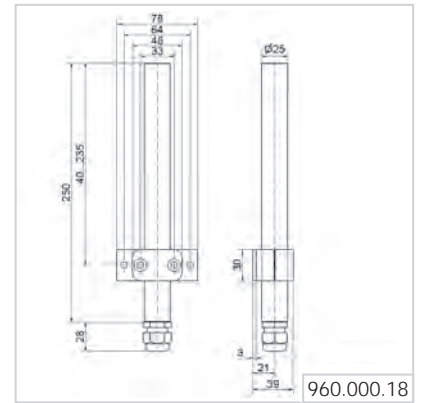

Overview Accessories for Signal Towers

← TECHNICAL DIAGRAMS: