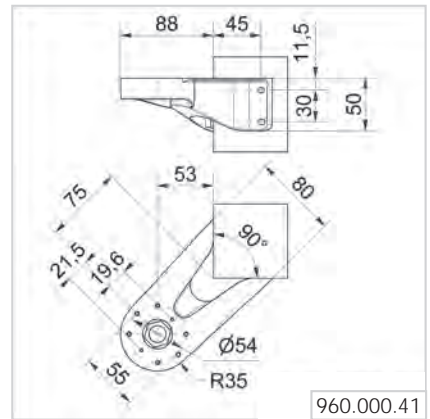

960.000.41