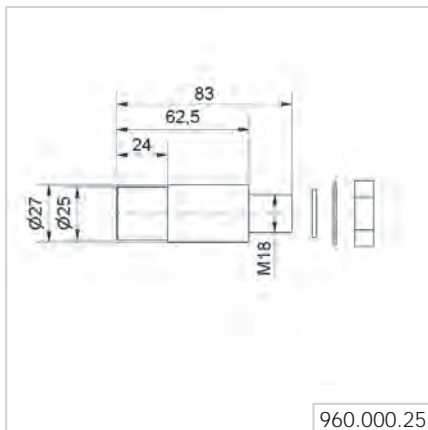

Overview Accessories for Signal Towers

KombiSIGN 72 - DesignLOOK

Adaptor for single hole mounting
Ø 25 mm, M18

Order no. 960 000 25

Bracket for 1-sided mounting,
incl. rubber seals

Order no. 960 000 52

Bracket for surface mounting
incl. cable gland

M16 x 1.5

Order no. 960 000 53

Adaptor for tube mounting
Ø 25 mm / 1/2" NPT thread

Order no. 975 840 02

Tube Ø 25 mm, all anodised aluminium

100 mm long **975 845 10**

250 mm long **975 840 25**

400 mm long **975 840 40**

600 mm long **975 840 60**

800 mm long **975 840 80**

1000 mm long **975 840 03**

Technical Diagrams see page 70

← TECHNICAL DIAGRAMS: