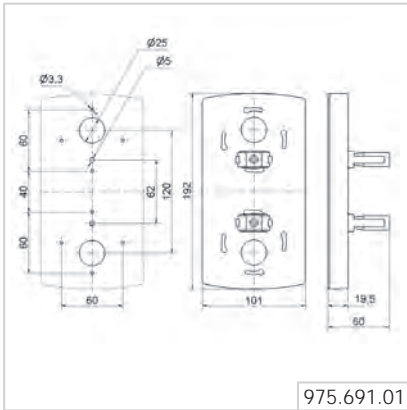

↔ TECHNICAL DIAGRAMS: