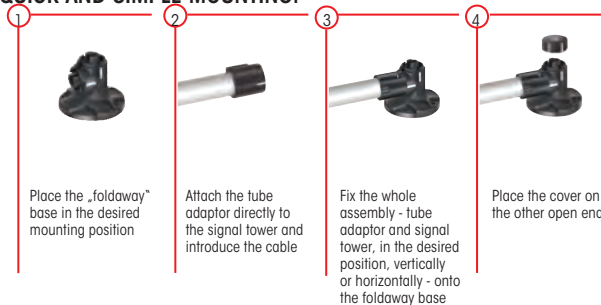

QUICK AND SIMPLE MOUNTING: