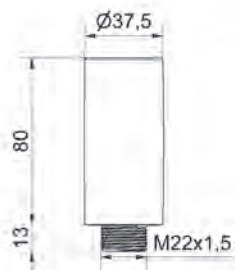

Order no. 960 009 12

Dimensions (\varnothing x Height): 70 mm x 85 mm
 Material: PA-GF
 Cable diameter: Max. 8 mm
 Fixing: Vertical, horizontal, Positioning in 0° and 90°

QUICK AND SIMPLE MOUNTING:

Tube with clamp, \varnothing 25 mm, 250 mm long, incl. cable gland
Order no. 960 000 18

Order no. 960 698 04

Base with integrated tube

Order no. 960 698 03

Bracket for assembly on aluminium profiles

Order no. 960 630 06

← TECHNICAL DIAGRAMS:

960.698.02
960.698.04

960.698.01
960.698.03