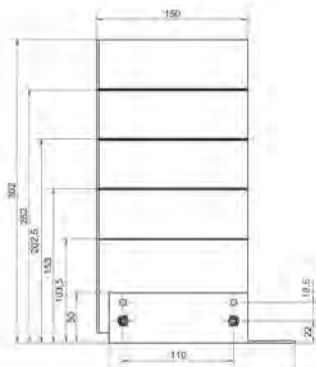

Overview Accessories for Signal Towers

KombiSIGN 40 - ClassicLOOK

Bracket for assembly on aluminium profiles
incl. cable gland M12 x 1.5
Order no. 960 630 02

Bracket for concealed cable entry
Order no. 960 630 01

Indication board
(base/wall mounting)
Order no. 960 630 08

Indication board
(tube mounting)
Order no. 960 630 09

KombiSIGN 40 - DesignLOOK

Bracket for assembly on aluminium profiles
incl. cable gland M12 x 1.5
Order no. 960 630 06

Bracket for concealed cable entry
Order no. 960 630 05

Indication board
(base/wall mounting)
Order no. 960 630 08

Indication board
(tube mounting)
Order no. 960 630 09

← TECHNICAL DIAGRAMS:

960.630.02
960.630.06

960.630.01
960.630.05

960.630.08

960.630.09