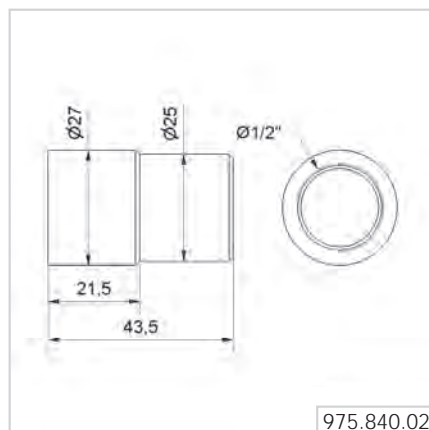

Overview Accessories for Signal Towers

KombiSIGN 72 - DesignLOOK

Adaptor for single hole mounting
Ø 25 mm, M18

Order no. 960 000 25

Bracket for 1-sided mounting,
incl. rubber seals

Order no. 960 000 52

Bracket for surface mounting
incl. cable gland

M16 x 1.5

Order no. 960 000 53

Adaptor for tube mounting
Ø 25 mm / 1/2" NPT thread

Order no. 975 840 02

Tube Ø 25 mm, all anodised aluminium

100 mm long **975 845 10**

250 mm long **975 840 25**

400 mm long **975 840 40**

600 mm long **975 840 60**

800 mm long **975 840 80**

1000 mm long **975 840 03**

Technical Diagrams see page 70

← TECHNICAL DIAGRAMS: