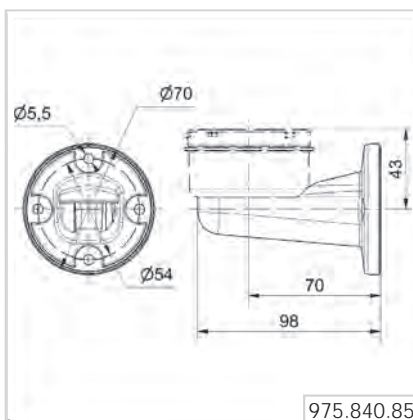

← TECHNICAL DIAGRAMS: