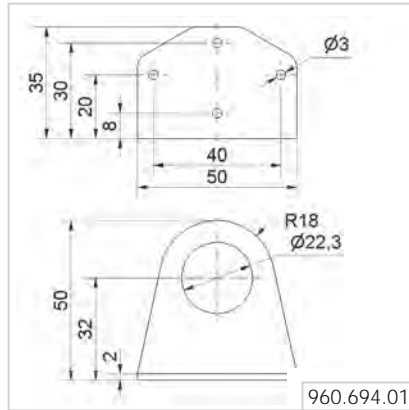

Adaptor for tube mounting
Ø 25 mm / 1/2" NPT thread
Order no. 975 840 02

Bracket for 1-sided mounting,
incl. rubber seals
Order no. 975 840 85

Bracket for 2-sided mounting,
incl. rubber seals
Order no. 975 840 86

Order no. 960 698 04

Base with integrated tube

Order no. 960 698 03

Bracket for assembly on aluminium profiles

Order no. 960 630 06

← TECHNICAL DIAGRAMS:

960.698.02
960.698.04

960.698.01
960.698.03

960.630.02
960.630.06

Overview Accessories for Signal Towers

DeSIGN 42

Surface housing single
Order no. 975 109 02

Bracket, stainless steel (Protection rating IP33)
Order no. 960 694 01

↳ TECHNICAL DIAGRAMS: