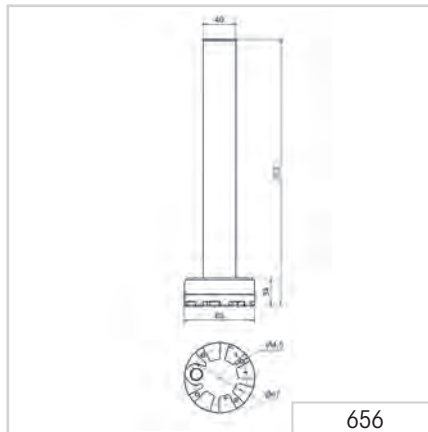

↔ TECHNICAL DIAGRAMS: