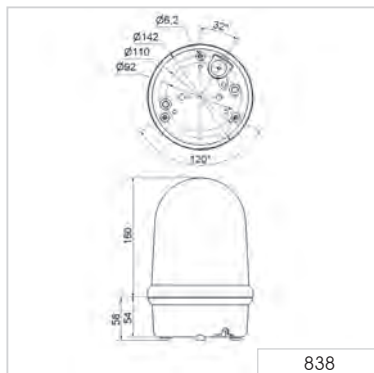

↔ TECHNICAL DIAGRAM:

Signalisation index

Xenon Flashing Light **9**