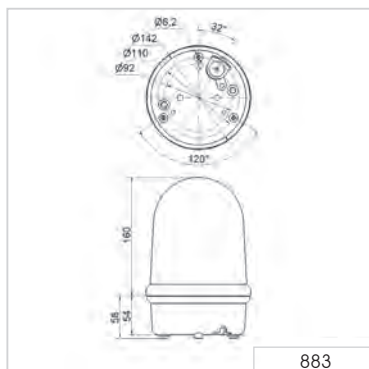

↔ TECHNICAL DIAGRAM:

Signalisation index

Rotating Mirror

9