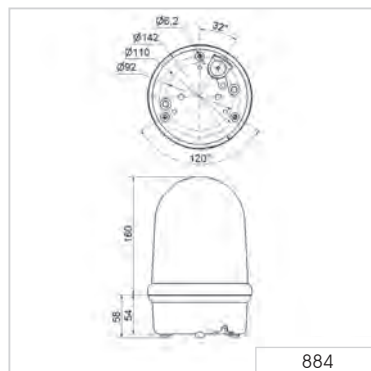

↔ TECHNICAL DIAGRAM:

Signalisation index

Rotating Mirror

9