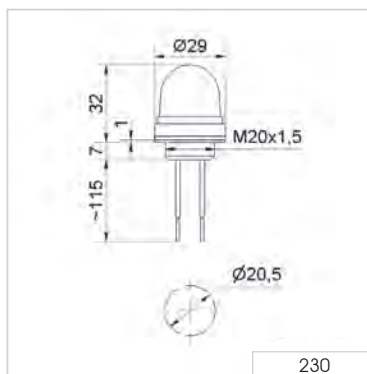

← TECHNICAL DIAGRAM:

Signalisation index	
LED Permanent Light	2

24 V