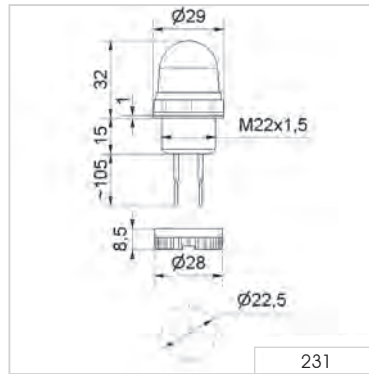

↔ TECHNICAL DIAGRAM:

Signalisation index

LED Permanent Light   2

24 V

PLC