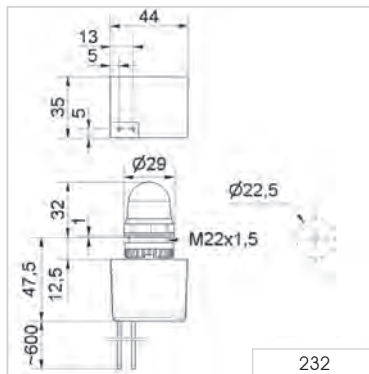

↳ TECHNICAL DIAGRAM:

Signalisation index	
Xenon Flashing Light	4

24 V