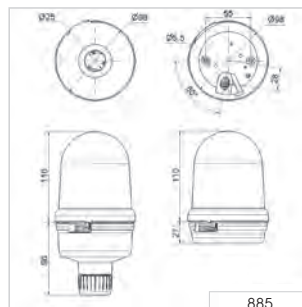

← TECHNICAL DIAGRAM:

Signalisation index

Rotating Mirror

7