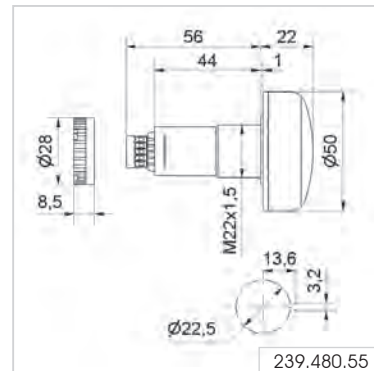

239 LED Installation Beacon (Multicolour)

① TECHNICAL SPECIFICATIONS/ORDER SPECIFICATIONS:

Dimensions (Ø x Height):	50 mm x 22 mm (Protrusion from panel) 50 mm x 32 mm (Protrusion from panel)
Housing:	PC/ABS-Blend, black
Lens:	PC, transparent
Fixing:	Installation mounting for Ø 22.5 mm (M22 x 1.5 mm)
Connection:	Screw terminal max. 0.5 mm² (239 480 55) Push In max. 1.5 mm² (239 482 55)
Colour options:	Red, yellow, green, white, blue (multicolour)
Life duration:	Up to 50,000 hrs
Nut and seal included in assembly.	
Voltage:	24 V DC
Current consumption:	Max. 75 mA
Low lens, clear	239 480 55
Raised lens, opaque	239 482 55

! ADDITIONAL INFORMATION:

The LED beacon 239 is suitable for applications on machines or in control panels.

The LED installation beacon (multicolour) can be single-hole mounted with ease thanks to its M22 installation dimensions.

X1	X2	X3	X4	X5	Colour
			nc	COM	OFF
		24V DC	nc	COM	RD
	24V DC		nc	COM	GN
	24V DC	24V DC	nc	COM	YE
24V DC			nc	COM	BU
24V DC	24V DC	24V DC	nc	COM	WH

↔ TECHNICAL DIAGRAM:

Signalisation index

LED Permanent Light (multicolour) 3

PLC