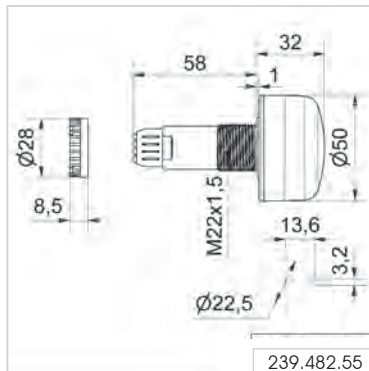

239 LED Installation Beacon (Multicolour)

① TECHNICAL SPECIFICATIONS/ORDER SPECIFICATIONS:

Dimensions (Ø x Height):	50 mm x 22 mm (Protrusion from panel) 50 mm x 32 mm (Protrusion from panel)
Housing:	PC/ABS-Blend, black
Lens:	PC, transparent
Fixing:	Installation mounting for Ø 22.5 mm (M22 x 1.5 mm)
Connection:	Screw terminal max. 0.5 mm² (239 480 55) Push In max. 1.5 mm² (239 482 55)
Colour options:	Red, yellow, green, white, blue (multicolour)
Life duration:	Up to 50,000 hrs
Nut and seal included in assembly.	
Voltage:	24 V DC
Current consumption:	Max. 75 mA
Low lens, clear	239 480 55
Raised lens, opaque	239 482 55

! ADDITIONAL INFORMATION:

The LED beacon 239 is suitable for applications on machines or in control panels.

The LED installation beacon (multicolour) can be single-hole mounted with ease thanks to its M22 installation dimensions.

X1	X2	X3	X4	X5	Colour
			nc	COM	OFF
		24V DC	nc	COM	RD
	24V DC		nc	COM	GN
	24V DC	24V DC	nc	COM	YE
24V DC			nc	COM	BU
24V DC	24V DC	24V DC	nc	COM	WH

↔ TECHNICAL DIAGRAM:

Signalisation index

LED Permanent Light (multicolour) 3

PLC