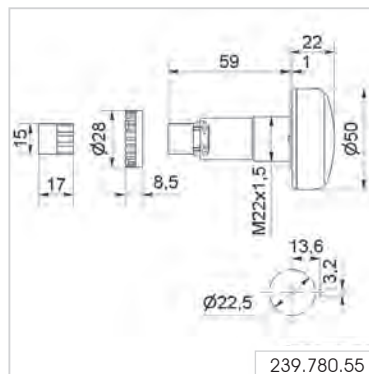

↔ TECHNICAL DIAGRAM:

Signalisation index

LED Permanent Light (multicolour) 3

Approval No. 2001