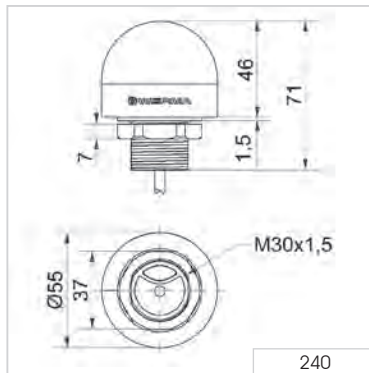

← TECHNICAL DIAGRAM:

240.220.55

240.120.50

240.210.55

240.110.50