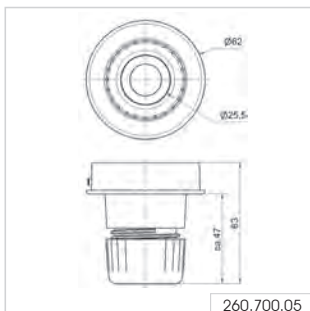

Bracket mounting with cable gland

Order no.
260 700 06

Bracket mounting

Order no.
260 700 07

Tube mounting

Bracket mounting with cable gland

EvoSIGNAL Mini - LED Signal Beacon

① TECHNICAL SPECIFICATIONS/ORDER SPECIFICATIONS:

Dimensions (Ø x Height):	62 mm x 85 mm		
Housing:	PC-ABS, grey, high impact		
Lens:	PC, transparent		
Fixing:	Base/Installation7Tube/Wall mounting		
Cable entry:	Cable diameter 8-12 mm		
Connection:	Push-In terminal max.1.5 mm ²		
Flash/Blink frequency:	1 Hz		