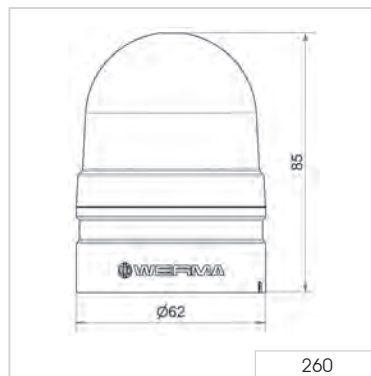

EvoSIGNAL Mini - LED Signal Beacon

① TECHNICAL SPECIFICATIONS/ORDER SPECIFICATIONS:

Dimensions (Ø x Height):	62 mm x 85 mm		
Housing:	PC-ABS, grey, high impact		
Lens:	PC, transparent		
Fixing:	Base/Installation7Tube/Wall mounting		
Cable entry:	Cable diameter 8-12 mm		
Connection:	Push-In terminal max.1.5 mm²		
Flash/Blink frequency:	1 Hz		

TwinLIGHT (Permanent/Blinking)

Voltage:	12 V AC/DC	24 V AC/DC	115-230 V AC
Current consumption:	≤ 90 mA	≤ 75 mA	≤ 45 mA
red	260 110 74	260 110 75	260 110 60
green	260 210 74	260 210 75	260 210 60
yellow	260 310 74	260 310 75	260 310 60
white	260 410 74	260 410 75	260 410 60
blue	260 510 74	260 510 75	260 510 60

TwinFLASH (Flash/EVS)

Voltage:	12 V AC/DC	24 V AC/DC	115-230 V AC
Current consumption:	≤ 70 mA	≤ 75 mA	≤ 45 mA
red	260 120 74	260 120 75	260 120 60
green	260 220 74	260 220 75	260 220 60
yellow	260 320 74	260 320 75	260 320 60
white	260 420 74	260 420 75	260 420 60
blue	260 520 74	260 520 75	260 520 60

TriCOLOUR

Voltage:		24 V AC/DC	
Current consumption:		≤ 90 mA	
Order no.		260 430 75	

✳ ACCESSORIES:

Base mounting	260 700 01
Installation mounting M22	260 700 03
Installation mounting PG 29	260 700 04
Tube mounting	260 700 05
Bracket mounting with cable gland	260 700 06
Bracket mounting	260 700 07

↔ TECHNICAL DIAGRAM: