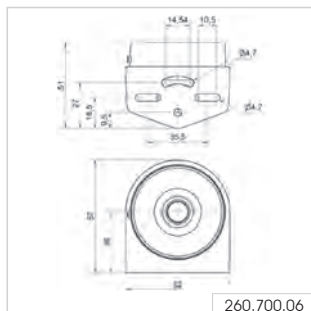

Bracket mounting with cable gland

Order no.
260 700 06

Bracket mounting

Order no.
260 700 07

Tube mounting

Bracket mounting with cable gland

EvoSIGNAL Mini - LED Signal Beacon

① TECHNICAL SPECIFICATIONS/ORDER SPECIFICATIONS:

Dimensions (Ø x Height):	62 mm x 85 mm		
Housing:	PC-ABS, grey, high impact		
Lens:	PC, transparent		
Fixing:	Base/Installation7Tube/Wall mounting		
Cable entry:	Cable diameter 8-12 mm		
Connection:	Push-In terminal max.1.5 mm ²		
Flash/Blink frequency:	1 Hz		