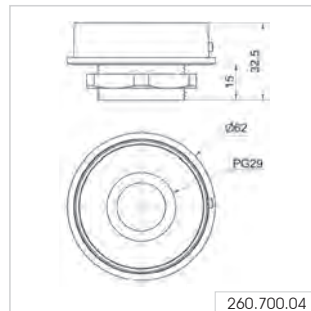

Bracket mounting with cable gland

Order no.
260 700 06

Bracket mounting

Order no.
260 700 07

Tube mounting

Bracket mounting with cable gland

EvoSIGNAL Mini - LED Signal Beacon

① TECHNICAL SPECIFICATIONS/ORDER SPECIFICATIONS:

Dimensions (Ø x Height):	62 mm x 85 mm		
Housing:	PC-ABS, grey, high impact		
Lens:	PC, transparent		
Fixing:	Base/Installation7Tube/Wall mounting		
Cable entry:	Cable diameter 8-12 mm		
Connection:	Push-In terminal max.1.5 mm ²		
Flash/Blink frequency:	1 Hz		