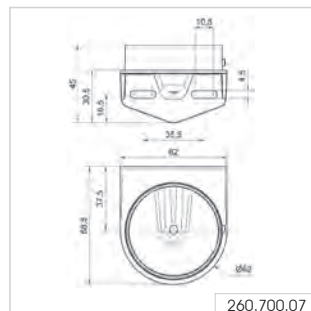

Bracket mounting with cable gland

Order no.
260 700 06

Bracket mounting

Order no.
260 700 07

Tube mounting

Bracket mounting with cable gland

EvoSIGNAL Mini - LED Signal Beacon

① TECHNICAL SPECIFICATIONS/ORDER SPECIFICATIONS:

Dimensions (Ø x Height):	62 mm x 85 mm		
Housing:	PC-ABS, grey, high impact		
Lens:	PC, transparent		
Fixing:	Base/Installation7Tube/Wall mounting		
Cable entry:	Cable diameter 8-12 mm		
Connection:	Push-In terminal max.1.5 mm ²		
Flash/Blink frequency:	1 Hz		