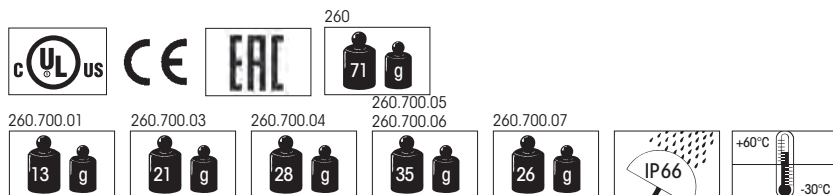

Signalisation index

TwinLIGHT	4
TwinFLASH	5