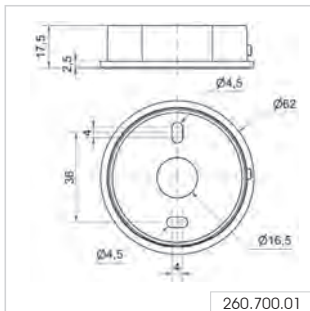

Bracket mounting with cable gland

Order no.
260 700 06

Bracket mounting

Order no.
260 700 07

Tube mounting

Bracket mounting with cable gland

EvoSIGNAL Mini - LED Signal Beacon

① TECHNICAL SPECIFICATIONS/ORDER SPECIFICATIONS:

Dimensions (Ø x Height):	62 mm x 85 mm		
Housing:	PC-ABS, grey, high impact		
Lens:	PC, transparent		
Fixing:	Base/Installation7Tube/Wall mounting		
Cable entry:	Cable diameter 8-12 mm		
Connection:	Push-In terminal max.1.5 mm ²		
Flash/Blink frequency:	1 Hz		