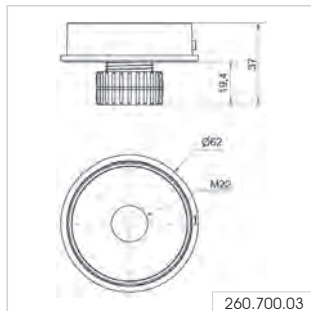

Base mounting

Order no.
260 700 01

Installation mounting M22

Order no.
260 700 03

Installation mounting PG 29

Order no.
260 700 04

Tube mounting

Order no.
260 700 05

Bracket mounting with cable gland

Order no.
260 700 06

Bracket mounting

Order no.
260 700 07

Tube mounting

Bracket mounting with cable gland

EvoSIGNAL Mini - LED Signal Beacon

① TECHNICAL SPECIFICATIONS/ORDER SPECIFICATIONS:

Dimensions (Ø x Height):	62 mm x 85 mm		
Housing:	PC-ABS, grey, high impact		
Lens:	PC, transparent		
Fixing:	Base/Installation7Tube/Wall mounting		
Cable entry:	Cable diameter 8-12 mm		
Connection:	Push-In terminal max.1.5 mm ²		
Flash/Blink frequency:	1 Hz		