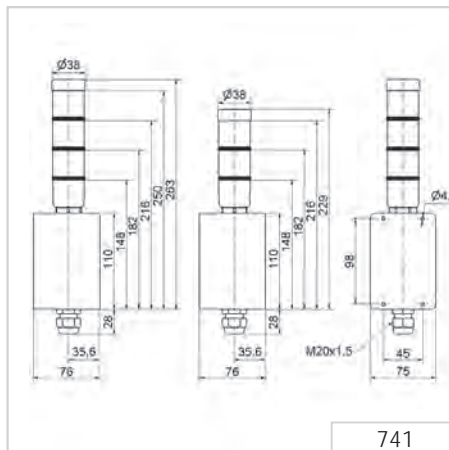

TECHNICAL SPECIFICATIONS/ORDER SPECIFICATIONS:

Dimensions of the Zener Barrier (L x H x W):	76 mm x 110 mm x 75 mm
Dimensions total:	2 tier (L x H x W): 76 mm x 229 mm x 75 mm 3 tier (L x H x W): 76 mm x 263 mm x 75 mm
Housing:	Polyamide, black
Signal tower:	PC
Connection:	Screw terminal max. 2.5 mm², incl. approved cable gland "e"
Explosion protection:	Ex II 2G Ex e mb [ib] IIC T6 Gb Ex II 2D Ex [ib] op is tb IIIC T80°C Db
Approval:	PTB 06 ATEX 2005
Voltage:	24 V DC
Current consumption:	< 90 mA
red/green	741 110 55
red/yellow	741 120 55
red/yellow/green	741 130 55

TECHNICAL DIAGRAMS: