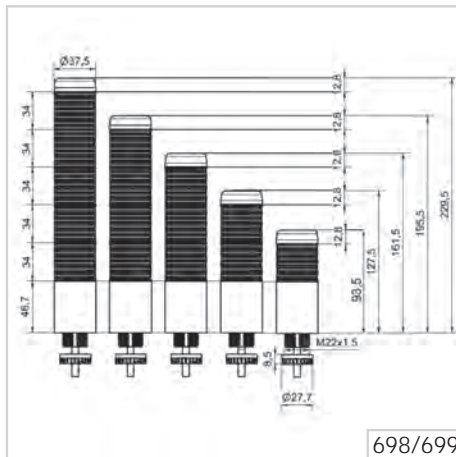

↔ TECHNICAL DIAGRAMS: