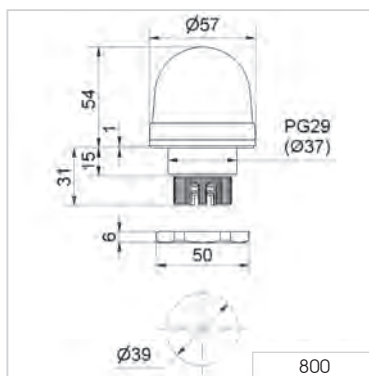

↔ TECHNICAL DIAGRAM:

Signalisation index

Permanent Light 2