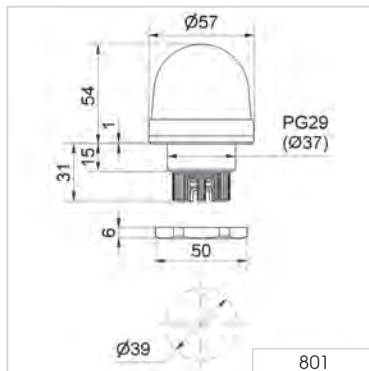

← TECHNICAL DIAGRAM:

Signalisation index

LED Permanent Light 3

24 V

PLC