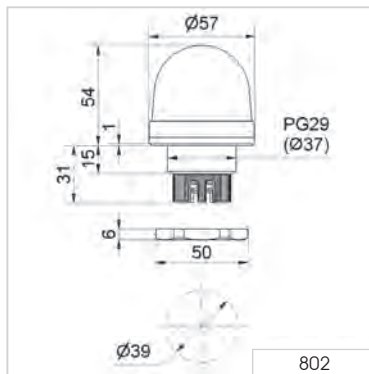

↔ TECHNICAL DIAGRAM:

Signalisation index

Xenon Flashing Light 4