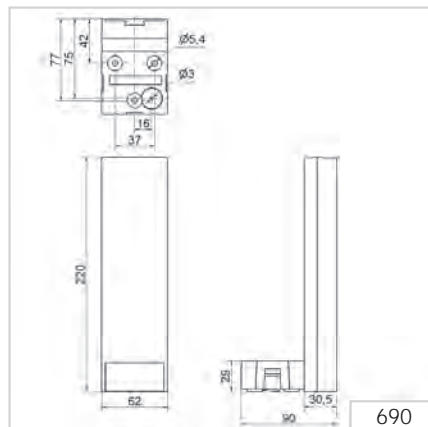

The "EVS" light effect ensures a maximum attention-grabbing effect (single colour distribution can be selected)

TECHNICAL DIAGRAMS: