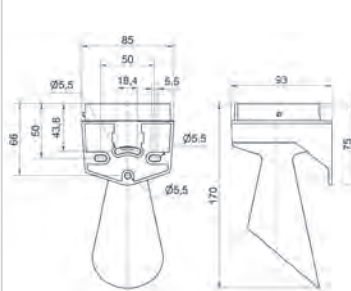

Order no.
261 700 01

Base mounting with cable gland

Order no.
261 700 02

Tube mounting

Order no.
261 700 05

Bracket mounting with cable gland

Order no.
261 700 06

Bracket mounting

Order no.
261 700 07

Horn

Order no.
261 700 03

261.700.01

261.700.02

261.700.03

261.700.05

261.700.06

261.700.07

EvoSIGNAL Midi - Combinations

Horn

Bracket mounting with cable gland

Tube mounting

① TECHNICAL SPECIFICATIONS/ORDER SPECIFICATIONS:

Dimensions (Ø x Height):	85 mm x 130 mm	
Housing:	PC/ABS	
Lens:	PC, transparent	
Fixing:	Base/Tube/Wall mounting	
Cable entry:	Cable diameter 8-12 mm	
Connection:	Push-In terminal max. 1.5 mm ²	
Tone type:	Multi-tone, 10 tones	
Flashing/Blinking frequency:	1 Hz	