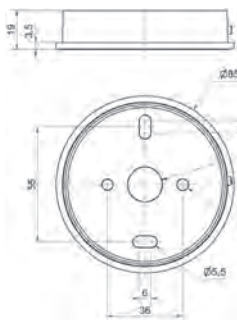

261.700.01