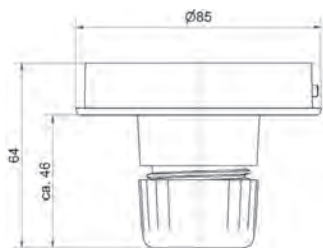

261.700.05