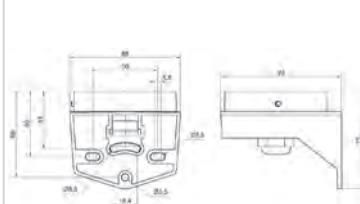

Quick-Finder EvoSIGNAL Midi - Combinations

12/24 V AC/DC	
TwinLIGHT	TwinFLASH
Order No.	Order No.
461 110 70	461 120 70
461 210 70	461 220 70
461 310 70	461 320 70
461 410 70	461 420 70
461 510 70	461 520 70

115-230 V AC	
TwinLIGHT	TwinFLASH
Order No.	Order No.
461 110 60	461 120 60
461 210 60	461 220 60
461 310 60	461 320 60
461 410 60	461 420 60
461 510 60	461 520 60

+ Mounting adapter (compulsory!)

Base mounting

Order no.
261 700 01

Base mounting with cable gland

Order no.
261 700 02

Tube mounting

Order no.
261 700 05

Bracket mounting with cable gland

Order no.
261 700 06

Bracket mounting

Order no.
261 700 07

Horn

Order no.
261 700 03

261.700.01

261.700.02

261.700.03

261.700.05

261.700.06

261.700.07