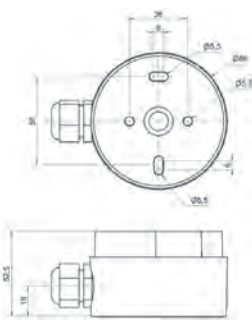

Order no.
261 700 01

Base mounting with cable gland

Order no.
261 700 02

Tube mounting

Order no.
261 700 05

Bracket mounting with cable gland

Order no.
261 700 06

Bracket mounting

Order no.
261 700 07

Horn

Order no.
261 700 03

261.700.01

261.700.02

261.700.03

261.700.05

261.700.06

261.700.07

EvoSIGNAL Midi - Combinations

Horn

Bracket mounting with cable gland

Tube mounting

① TECHNICAL SPECIFICATIONS/ORDER SPECIFICATIONS:

Dimensions (Ø x Height):	85 mm x 130 mm	
Housing:	PC/ABS	
Lens:	PC, transparent	
Fixing:	Base/Tube/Wall mounting	
Cable entry:	Cable diameter 8-12 mm	
Connection:	Push-In terminal max. 1.5 mm ²	
Tone type:	Multi-tone, 10 tones	
Flashing/Blinking frequency:	1 Hz	