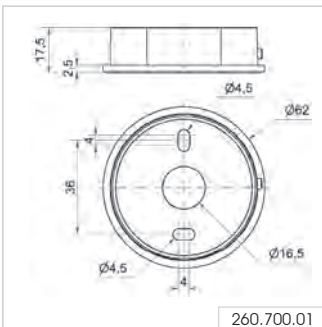

Order no.
260 700 05

Bracket mounting
with cable gland

Order no.
260 700 06

Bracket mounting

Order no.
260 700 07

EvoSIGNAL Mini - Combinations

Installation mounting M 22

Tube mounting

Installation mounting PG 29

① TECHNICAL SPECIFICATIONS/ORDER SPECIFICATIONS:

Dimensions (Ø x Height):	62 x 85 mm		
Housing:	PC/ABS		
Lens:	PC, transparent		
Connection:	Push-In terminal max. 1.5 mm ²		
Cable entry:	Cable diameter 8-12 mm		
Tone type:	Continuous or Pulse tone		
Fixing:	Base/Tube/Wall/ Installation mounting		
Flashing/Blinking frequency:	1 Hz		