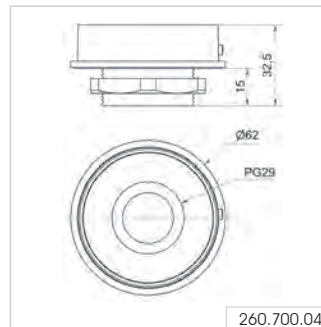

Order no.
260 700 05

Bracket mounting
with cable gland

Order no.
260 700 06

Bracket mounting

Order no.
260 700 07

EvoSIGNAL Mini - Combinations

Installation mounting M 22

Tube mounting

Installation mounting PG 29

① TECHNICAL SPECIFICATIONS/ORDER SPECIFICATIONS:

Dimensions (Ø x Height):	62 x 85 mm		
Housing:	PC/ABS		
Lens:	PC, transparent		
Connection:	Push-In terminal max. 1.5 mm ²		
Cable entry:	Cable diameter 8-12 mm		
Tone type:	Continuous or Pulse tone		
Fixing:	Base/Tube/Wall/ Installation mounting		
Flashing/Blinking frequency:	1 Hz		