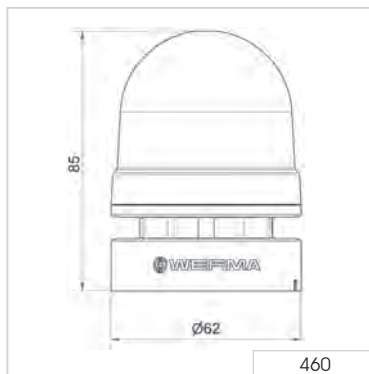

EvoSIGNAL Mini - Combinations

① TECHNICAL SPECIFICATIONS/ORDER SPECIFICATIONS:

Dimensions (Ø x Height):	62 x 85 mm		
Housing:	PC/ABS		
Lens:	PC, transparent		
Connection:	Push-In terminal max. 1.5 mm²		
Cable entry:	Cable diameter 8-12 mm		
Tone type:	Continuous or Pulse tone		
Fixing:	Base/Tube/Wall/ Installation mounting		
Flashing/Blinking frequency:	1 Hz		

TwinLIGHT

Voltage:	12 V AC/DC	24 V AC/DC	115-230 V AC
Current consumption:	≤ 120 mA	≤ 115 mA	≤ 75 mA
red	460 110 74	460 110 75	460 110 60
green	460 210 74	460 210 75	460 210 60
yellow	460 310 74	460 310 75	460 310 60
white	460 410 74	460 410 75	460 410 60
blue	460 510 74	460 510 75	460 510 60

TwinFLASH

Voltage:	12 V AC/DC	24 V AC/DC	115-230 V AC
Current consumption:	≤ 100 mA	≤ 115 mA	≤ 75 mA
red	460 120 74	460 120 75	460 120 60
green	460 220 74	460 220 75	460 220 60
yellow	460 320 74	460 320 75	460 320 60
white	460 420 74	460 420 75	460 420 60
blue	460 520 74	460 520 75	460 520 60

✂ ACCESSORIES:

Base mounting	260 700 01
Installation mounting M22	260 700 03
Installation mounting PG 29	260 700 04
Tube mounting	260 700 05
Bracket mounting with cable gland	260 700 06
Bracket mounting	260 700 07

↔ TECHNICAL DIAGRAM:

Signalisation index	
TwinLIGHT	4
TwinFLASH	5
Continuous	5
Pulse	6