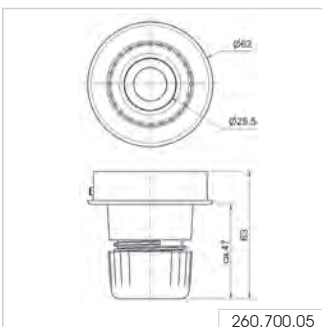

Order no.
260 700 05

Bracket mounting
with cable gland

Order no.
260 700 06

Bracket mounting

Order no.
260 700 07

EvoSIGNAL Mini - Combinations

Installation mounting M 22

Tube mounting

Installation mounting PG 29

① TECHNICAL SPECIFICATIONS/ORDER SPECIFICATIONS:

Dimensions (Ø x Height):	62 x 85 mm		
Housing:	PC/ABS		
Lens:	PC, transparent		
Connection:	Push-In terminal max. 1.5 mm ²		
Cable entry:	Cable diameter 8-12 mm		
Tone type:	Continuous or Pulse tone		
Fixing:	Base/Tube/Wall/ Installation mounting		
Flashing/Blinking frequency:	1 Hz		