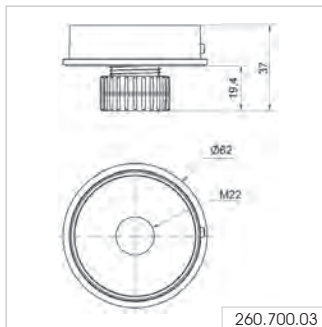

Order no.
260 700 05

Bracket mounting
with cable gland

Order no.
260 700 06

Bracket mounting

Order no.
260 700 07

EvoSIGNAL Mini - Combinations

Installation mounting M 22

Tube mounting

Installation mounting PG 29

① TECHNICAL SPECIFICATIONS/ORDER SPECIFICATIONS:

Dimensions (Ø x Height):	62 x 85 mm		
Housing:	PC/ABS		
Lens:	PC, transparent		
Connection:	Push-In terminal max. 1.5 mm ²		
Cable entry:	Cable diameter 8-12 mm		
Tone type:	Continuous or Pulse tone		
Fixing:	Base/Tube/Wall/ Installation mounting		
Flashing/Blinking frequency:	1 Hz		