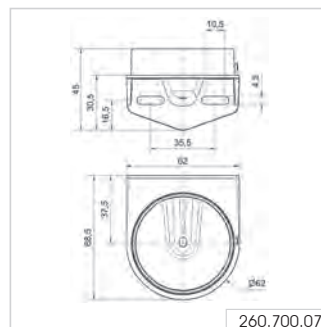

Order no.
260 700 05

Bracket mounting
with cable gland

Order no.
260 700 06

Bracket mounting

Order no.
260 700 07

EvoSIGNAL Mini - Combinations

Installation mounting M 22

Tube mounting

Installation mounting PG 29

① TECHNICAL SPECIFICATIONS/ORDER SPECIFICATIONS:

Dimensions (Ø x Height):	62 x 85 mm		
Housing:	PC/ABS		
Lens:	PC, transparent		
Connection:	Push-In terminal max. 1.5 mm ²		
Cable entry:	Cable diameter 8-12 mm		
Tone type:	Continuous or Pulse tone		
Fixing:	Base/Tube/Wall/ Installation mounting		
Flashing/Blinking frequency:	1 Hz		