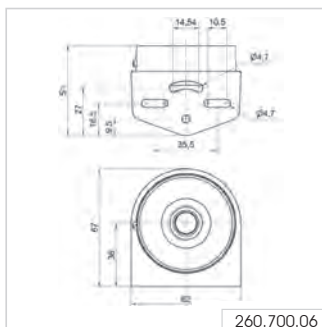

Order no.
260 700 05

Bracket mounting
with cable gland

Order no.
260 700 06

Bracket mounting

Order no.
260 700 07

EvoSIGNAL Mini - Combinations

Installation mounting M 22

Tube mounting

Installation mounting PG 29

① TECHNICAL SPECIFICATIONS/ORDER SPECIFICATIONS:

Dimensions (Ø x Height):	62 x 85 mm		
Housing:	PC/ABS		
Lens:	PC, transparent		
Connection:	Push-In terminal max. 1.5 mm ²		
Cable entry:	Cable diameter 8-12 mm		
Tone type:	Continuous or Pulse tone		
Fixing:	Base/Tube/Wall/ Installation mounting		
Flashing/Blinking frequency:	1 Hz		