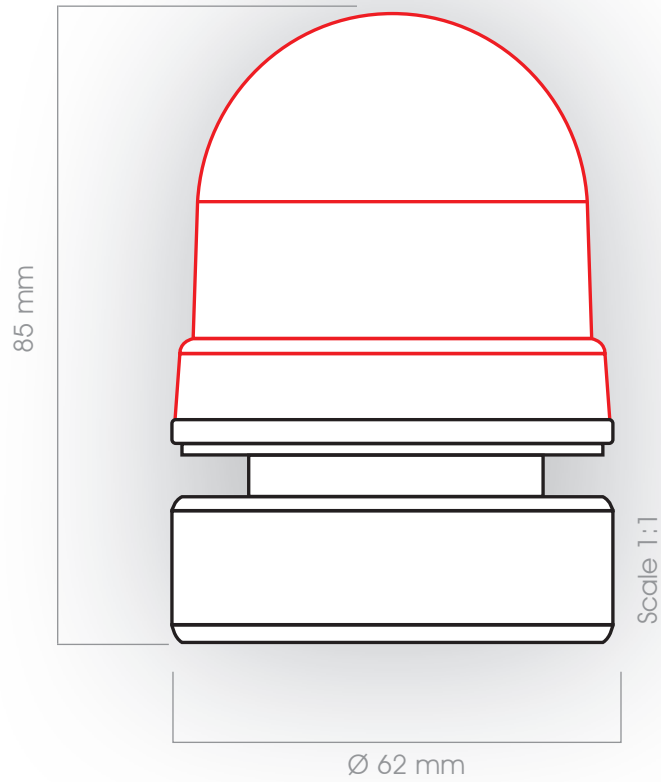

EvoSIGNAL Mini - Combinations

30
TwinLIGHT, TwinFLASH

6
Mounting adapter