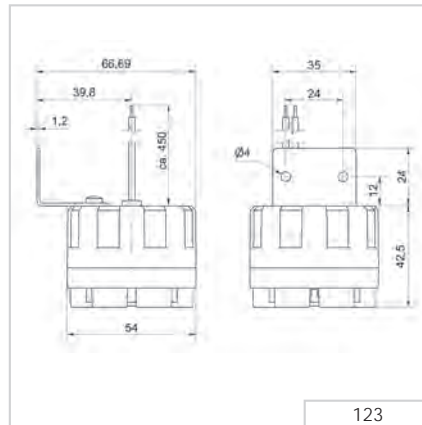

↔ TECHNICAL DIAGRAM:

123

Signalisation index

Alternating tone 7