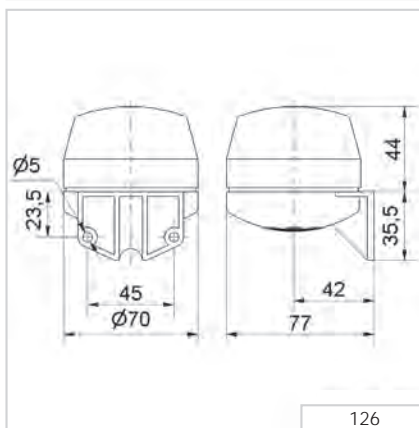

↔ TECHNICAL DIAGRAM:

Signalisation index

Multi-tone sounder 7