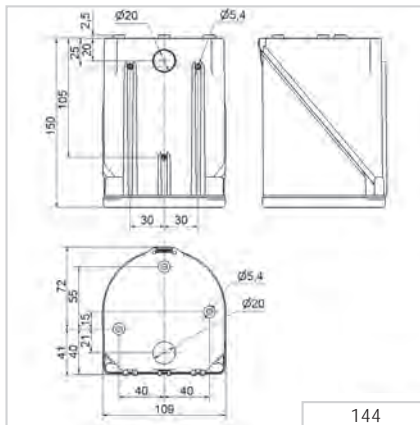

144 Multi-Tone Sounder

Base Mounting

Wall mounting

① TECHNICAL SPECIFICATIONS/ORDER SPECIFICATIONS:			
Dimensions (L x H x W):	109 mm x 150 mm x 113 mm		
Housing:	PC/ABS-Blend		
Connection:	24 V: Screw terminal 0.5 - 1.5 mm ² 115/230 V: CAGE CLAMP®		
Cable entry:	Membrane for cable diameter max. 13 mm		
Fixing:	Wall, base and ceiling mounting		
Tone types and frequencies:	Selectable via DIP switch, see table on page 188		
Voltage:	24 V AC/DC	115 V AC	230 V AC
Current consumption:	200 mA	55 mA	30 mA
Order No.:	144 000 75	144 000 67	144 000 68

✂ ACCESSORIES:	
Cable gland M20 x 1.5 mm (for cable strain relief)	975 444 01
Protection rating IP 65 is provided even without cable gland	

↔ TECHNICAL DIAGRAM:

Signalisation index

Multi-tone sounder

8

24 V