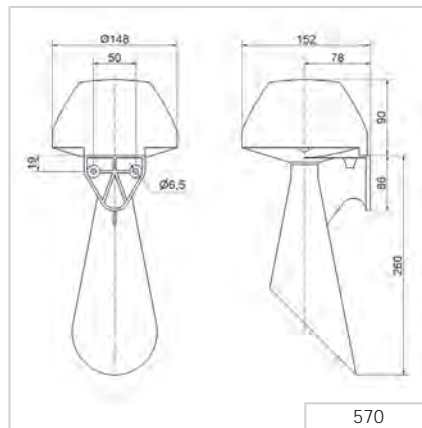

↔ TECHNICAL DIAGRAM:

Signalisation index

Hupe 6