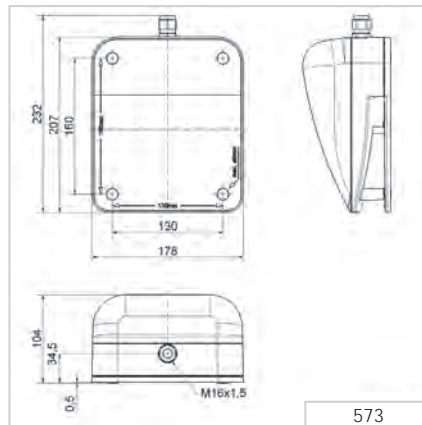

↔ TECHNICAL DIAGRAM:

Signalisation index

Horn 6