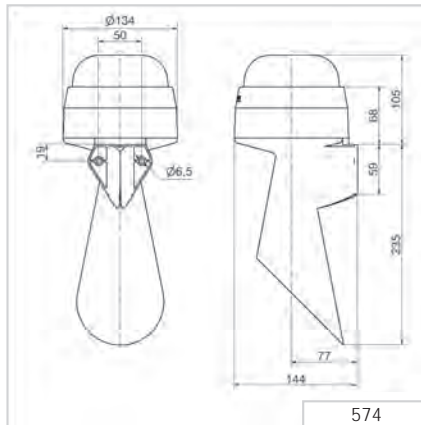

↔ TECHNICAL DIAGRAM:

Signalisation index

Horn 7

adjustable