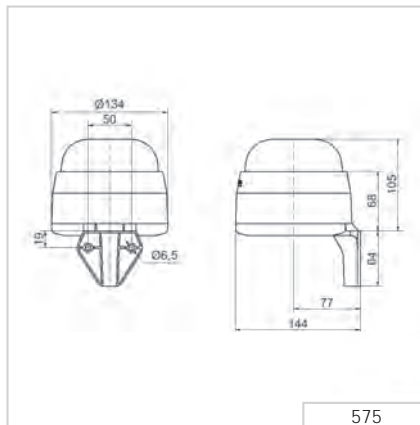

↔ TECHNICAL DIAGRAM:

575

Signalisation index

Horn

7

adjustable