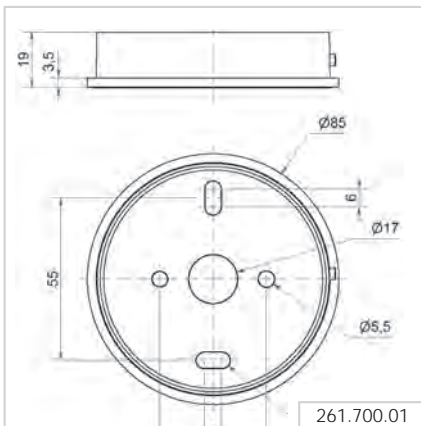

Quick-Finder EvoSIGNAL Midi - Horns & Sirens

12/24 V AC/DC

161 700 70

115-230 V AC

161 700 60

+ Mounting adapter (compulsory!)

Base mounting

Order no.
261 700 01

Base mounting
with cable gland

Order no.
261 700 02

Tube mounting

Order no.
261 700 05

Bracket mounting
with cable gland

Order no.
261 700 06

Bracket mounting

Order no.
261 700 07

Horn

Order no.
261 700 03