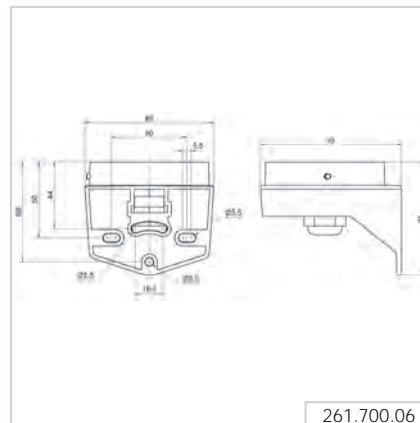

Quick-Finder EvoSIGNAL Midi - Horns & Sirens

12/24 V AC/DC

161 700 70

115-230 V AC

161 700 60

+ Mounting adapter (compulsory!)

Base mounting

Order no.
261 700 01

Base mounting
with cable gland

Order no.
261 700 02

Tube mounting

Order no.
261 700 05

Bracket mounting
with cable gland

Order no.
261 700 06

Bracket mounting

Order no.
261 700 07

Horn

Order no.
261 700 03