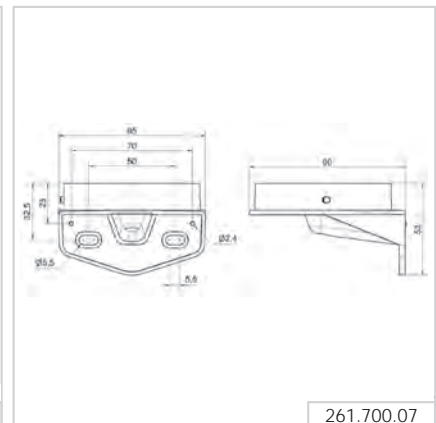

Quick-Finder EvoSIGNAL Midi - Horns & Sirens

12/24 V AC/DC

161 700 70

115-230 V AC

161 700 60

+ Mounting adapter (compulsory!)

Base mounting

Order no.
261 700 01

Base mounting
with cable gland

Order no.
261 700 02

Tube mounting

Order no.
261 700 05

Bracket mounting
with cable gland

Order no.
261 700 06

Bracket mounting

Order no.
261 700 07

Horn

Order no.
261 700 03