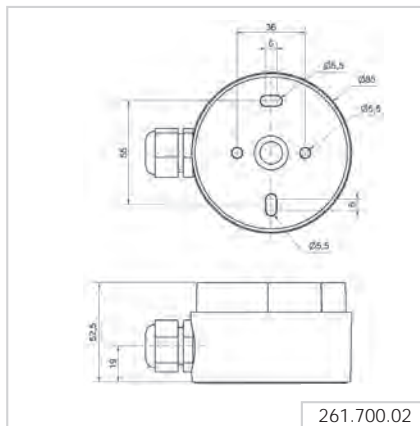

Quick-Finder EvoSIGNAL Midi - Horns & Sirens

12/24 V AC/DC

161 700 70

115-230 V AC

161 700 60

+ Mounting adapter (compulsory!)

Base mounting

Order no.
261 700 01

Base mounting
with cable gland

Order no.
261 700 02

Tube mounting

Order no.
261 700 05

Bracket mounting
with cable gland

Order no.
261 700 06

Bracket mounting

Order no.
261 700 07

Horn

Order no.
261 700 03