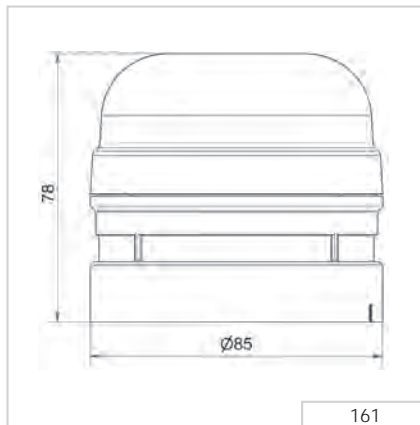

EvoSIGNAL Midi - Horns & Sirens

① TECHNICAL SPECIFICATIONS/ORDER SPECIFICATIONS

Dimensions (Ø x Height): 85 mm x 78 mm		
Housing:	PC/ABS	
Lens:	PC, grey	
Fixing:	Base/Tube/Wall mounting	
Cable entry:	Cable diameter 8-12 mm	
Connection:	Pusch-In terminal max. 1.5 mm²	
Tone type:	Multi-tone	
Tone frequency:	3300 Hz	
Voltage:	12/24 V AC/DC	115-230 V AC
Current consumption:	≤ 175 mA	≤ 105 mA
Order no.	161 700 70	161 700 60

♪ TONE TYPES AND FREQUENCIES

10 selectable tones and adjustable sound output

Tone	Tone type
0	Horn tone (ca. 110 Hz), max. 107 dB(A)
1	Continuous tone (ca. 3.3 kHz), max. 106 dB(A)
2	Pulse tone 1 Hz (ca. 3.3 kHz), max. 110 dB(A)
3	Whistle tone 20 Hz (ca. 3.3 kHz), max. 110 dB(A)
4	800 – 970 Hz rising @ 1 Hz, max. 95 dB(A)
5	2400 - 2850 Hz rising @ 7 Hz, max. 99 dB(A)
6	1200 – 500 Hz falling @ 1 Hz, max. 101 dB(A)
7	Alternating tone 800 Hz / 1200 Hz @ 1 Hz, max. 100 dB(A)
8	Sweep-Tone 2100 – 4100 Hz @ 0.5 Hz, max. 110 dB(A)
9	Continuous tone (c. 700 Hz), max. 97 dB(A)

✂ ACCESSORIES:

Base mounting	261 700 01
Base mounting with cable gland	261 700 02
Tube mounting	261 700 05
Bracket mounting	261 700 07
Bracket mounting with cable gland	261 700 06
Horn	261 700 03

↔ TECHNICAL DIAGRAM

261.700.02

261.700.05

261.700.06

261.700.07

261.700.03

Signalisation index

Midi

8