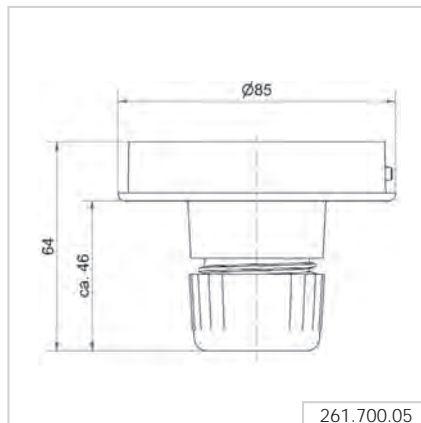

Quick-Finder EvoSIGNAL Midi - Horns & Sirens

12/24 V AC/DC

161 700 70

115-230 V AC

161 700 60

+ Mounting adapter (compulsory!)

Base mounting

Order no.
261 700 01

Base mounting
with cable gland

Order no.
261 700 02

Tube mounting

Order no.
261 700 05

Bracket mounting
with cable gland

Order no.
261 700 06

Bracket mounting

Order no.
261 700 07

Horn

Order no.
261 700 03