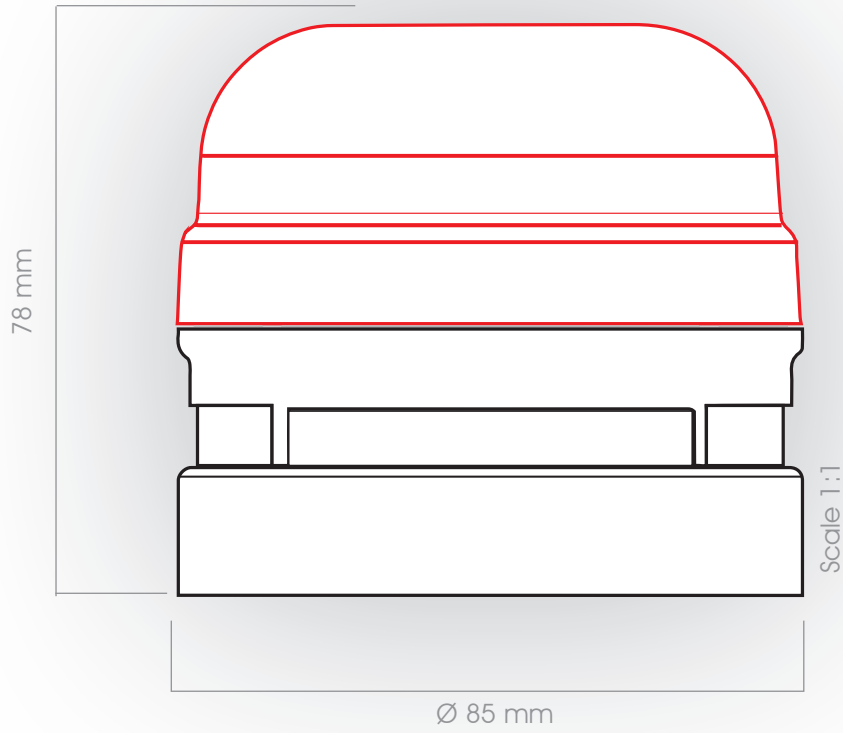

EvoSIGNAL Midi - Horns & Sirens

2
Horns & Sirens

6
Mounting adapter

EvoSIGNAL Midi - Horns & Sirens

OLD

Electronic Multi-Tone sounder	Electronic Horn
133	585
134	584