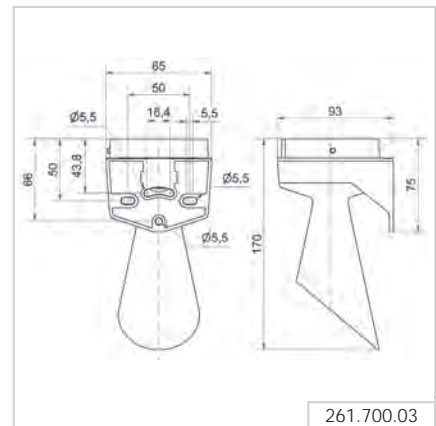

Quick-Finder EvoSIGNAL Midi - Horns & Sirens

12/24 V AC/DC

161 700 70

115-230 V AC

161 700 60

+ Mounting adapter (compulsory!)

Base mounting

Order no.
261 700 01

Base mounting
with cable gland

Order no.
261 700 02

Tube mounting

Order no.
261 700 05

Bracket mounting
with cable gland

Order no.
261 700 06

Bracket mounting

Order no.
261 700 07

Horn

Order no.
261 700 03