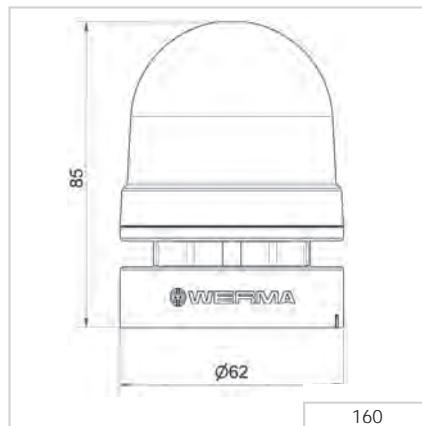

↔ TECHNICAL DIAGRAM:

160

260.700.01

260.700.03

260.700.04

260.700.05
260.700.06

260.700.07

Signalisation index

Permanent	5
Pulse	6