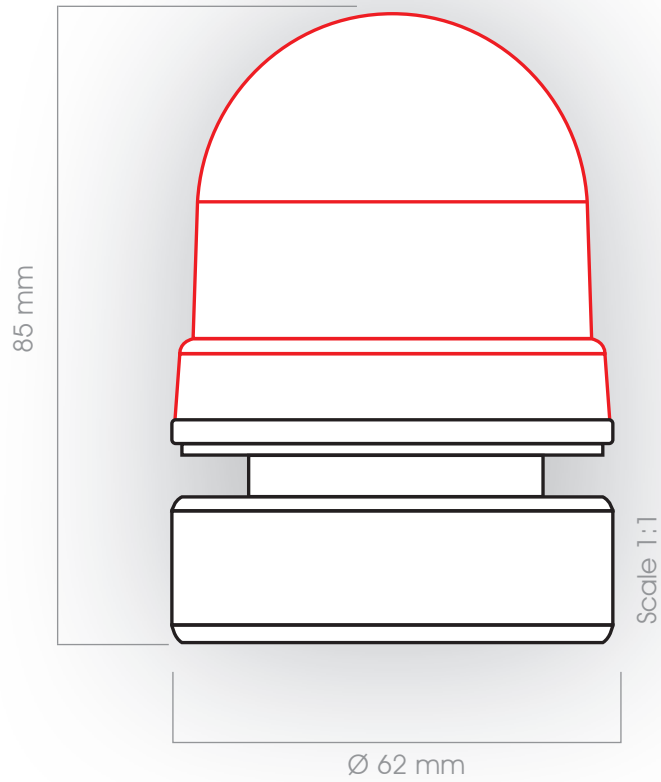

EvoSIGNAL Mini - Horns & Sirens

3
Horns & Sirens

6
Mounting adapter

EvoSIGNAL Mini - Horns & Sirens

OLD

Electronic buzzer	Horn
127	582
128	482