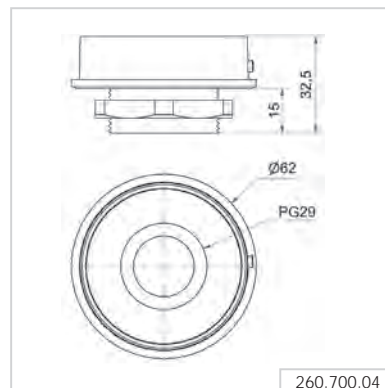

Bracket mounting  
with cable gland

Order no.  
260 700 06

Bracket mounting

Order no.  
260 700 07

## ① TECHNICAL SPECIFICATIONS/ORDER SPECIFICATIONS:

Dimensions (Ø x Height):	62 mm x 85 mm		
Housing:	PC/ABS		
Lens:	PC, grey		
Fixing:	Base/Tube/Wall and Inatallation mounting		
Cable entry:	Cable diameter 8-12 mm		
Connection:	Push-In terminal max. 1.5 mm <sup>2</sup>		
Tone type:	Pulse or Permanent tone		
Voltage:	12 V AC/DC	24 V AC/DC	115-230 V AC
Current consumption:	≤ 30 mA	≤ 40 mA	≤ 30 mA
Order no.	<b>160 700 74</b>	<b>160 700 75</b>	<b>160 700 60</b>