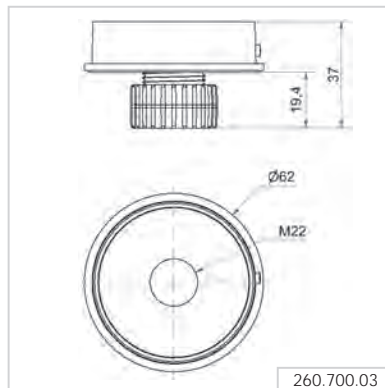

Bracket mounting  
with cable gland

Order no.  
260 700 06

Bracket mounting

Order no.  
260 700 07

## ① TECHNICAL SPECIFICATIONS/ORDER SPECIFICATIONS:

Dimensions (Ø x Height):	62 mm x 85 mm		
Housing:	PC/ABS		
Lens:	PC, grey		
Fixing:	Base/Tube/Wall and Inatallation mounting		
Cable entry:	Cable diameter 8-12 mm		
Connection:	Push-In terminal max. 1.5 mm <sup>2</sup>		
Tone type:	Pulse or Permanent tone		
Voltage:	12 V AC/DC	24 V AC/DC	115-230 V AC
Current consumption:	≤ 30 mA	≤ 40 mA	≤ 30 mA
Order no.	<b>160 700 74</b>	<b>160 700 75</b>	<b>160 700 60</b>