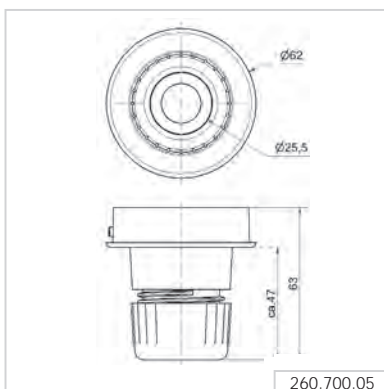

Bracket mounting  
with cable gland

Order no.  
260 700 06

Bracket mounting

Order no.  
260 700 07

## ① TECHNICAL SPECIFICATIONS/ORDER SPECIFICATIONS:

Dimensions (Ø x Height):	62 mm x 85 mm		
Housing:	PC/ABS		
Lens:	PC, grey		
Fixing:	Base/Tube/Wall and Inatallation mounting		
Cable entry:	Cable diameter 8-12 mm		
Connection:	Push-In terminal max. 1.5 mm <sup>2</sup>		
Tone type:	Pulse or Permanent tone		
Voltage:	12 V AC/DC	24 V AC/DC	115-230 V AC
Current consumption:	≤ 30 mA	≤ 40 mA	≤ 30 mA
Order no.	<b>160 700 74</b>	<b>160 700 75</b>	<b>160 700 60</b>