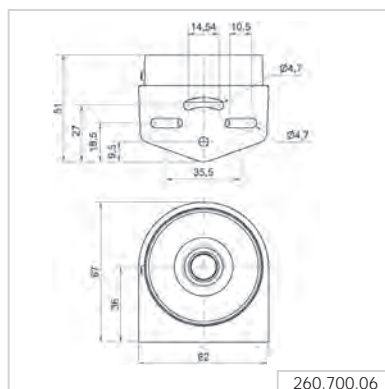

Bracket mounting  
with cable gland

Order no.  
260 700 06

Bracket mounting

Order no.  
260 700 07

## ① TECHNICAL SPECIFICATIONS/ORDER SPECIFICATIONS:

Dimensions (Ø x Height):	62 mm x 85 mm		
Housing:	PC/ABS		
Lens:	PC, grey		
Fixing:	Base/Tube/Wall and Inatallation mounting		
Cable entry:	Cable diameter 8-12 mm		
Connection:	Push-In terminal max. 1.5 mm <sup>2</sup>		
Tone type:	Pulse or Permanent tone		
Voltage:	12 V AC/DC	24 V AC/DC	115-230 V AC
Current consumption:	≤ 30 mA	≤ 40 mA	≤ 30 mA
Order no.	<b>160 700 74</b>	<b>160 700 75</b>	<b>160 700 60</b>