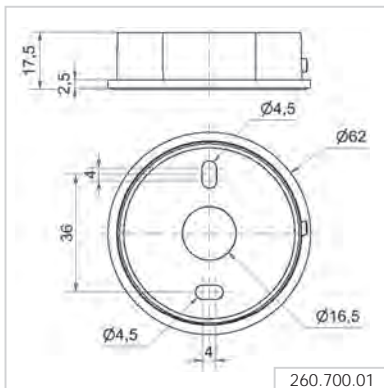

Bracket mounting  
with cable gland

Order no.  
260 700 06

Bracket mounting

Order no.  
260 700 07

## ① TECHNICAL SPECIFICATIONS/ORDER SPECIFICATIONS:

Dimensions (Ø x Height):	62 mm x 85 mm		
Housing:	PC/ABS		
Lens:	PC, grey		
Fixing:	Base/Tube/Wall and Inatallation mounting		
Cable entry:	Cable diameter 8-12 mm		
Connection:	Push-In terminal max. 1.5 mm <sup>2</sup>		
Tone type:	Pulse or Permanent tone		
Voltage:	12 V AC/DC	24 V AC/DC	115-230 V AC
Current consumption:	≤ 30 mA	≤ 40 mA	≤ 30 mA
Order no.	<b>160 700 74</b>	<b>160 700 75</b>	<b>160 700 60</b>