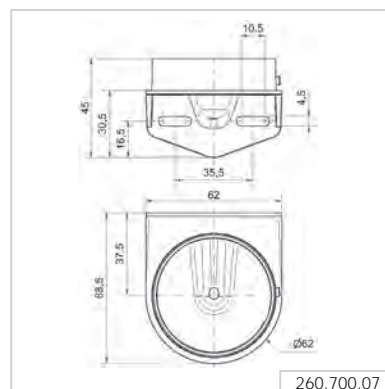

Bracket mounting  
with cable gland

Order no.  
260 700 06

Bracket mounting

Order no.  
260 700 07

## ① TECHNICAL SPECIFICATIONS/ORDER SPECIFICATIONS:

Dimensions (Ø x Height):	62 mm x 85 mm		
Housing:	PC/ABS		
Lens:	PC, grey		
Fixing:	Base/Tube/Wall and Inatallation mounting		
Cable entry:	Cable diameter 8-12 mm		
Connection:	Push-In terminal max. 1.5 mm <sup>2</sup>		
Tone type:	Pulse or Permanent tone		
Voltage:	12 V AC/DC	24 V AC/DC	115-230 V AC
Current consumption:	≤ 30 mA	≤ 40 mA	≤ 30 mA
Order no.	<b>160 700 74</b>	<b>160 700 75</b>	<b>160 700 60</b>