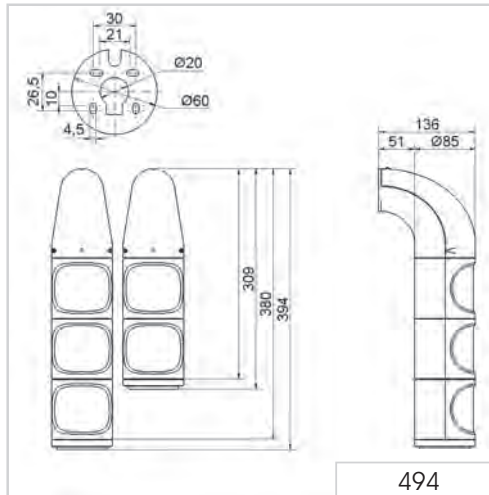

↔ TECHNICAL DIAGRAM:

Signalization index

LED Permanent Light **6**

2 tier

3 tier