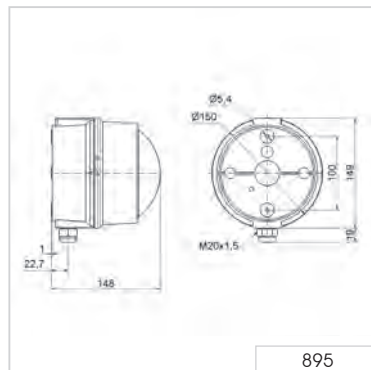

← TECHNICAL DIAGRAM:

Signalisation index

Permanent Light 4