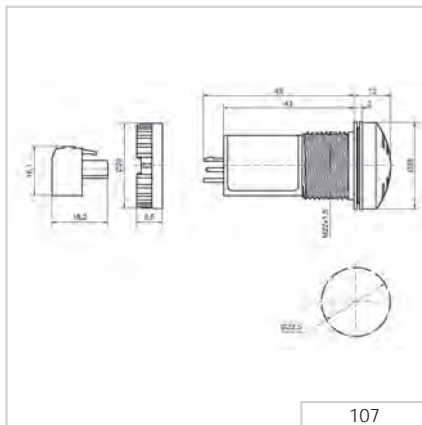

High protection rating IP 65 for use in arduous conditions

Signalisation index		
Continuous tone		1
Pulse tone		2

107 0X0 7X
107 0X0 68