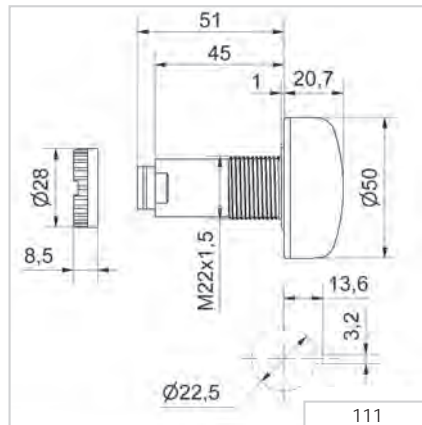

111 Electronic Installation buzzer

With its minimum level of protrusion the installation buzzer 111 is ideal for control panel applications

Simple installation with single hole mounting for M22

① TECHNICAL SPECIFICATIONS/ORDER SPECIFICATIONS:

Dimensions (Ø x Height):	50 mm x 22 mm (Protrusion from panel)	
Housing:	PC/ABS-Blend, black; Cap: PC	
Tone frequency:	c. 2,800 Hz	
Tone type:	Continuous or pulse tone	
Fixing:	Installation mounting for Ø 22,5 mm (M22 x 1,5 mm)	
Connection:	Connector plug with screw terminal max. 1,5 mm²	
Life duration:	> 5,000 hrs	
Assembly:	Nut and seal included in assembly	
Voltage:	24 V DC	230 V AC
Current consumption:	25 mA	20 mA
Continuous tone	111 000 55	111 000 68

↔ TECHNICAL DIAGRAM:

Signalisation index

Continuous tone		3
Pulse tone		4