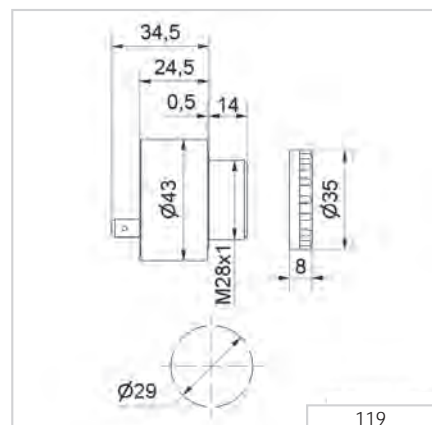

118/119 Electronic Installation Buzzer

Cap

① TECHNICAL SPECIFICATIONS/ORDER SPECIFICATIONS:

Dimensions (Ø x Height):	43 mm x 49 mm (Protrusion from panel)				
Housing:	PC/ABS-Blend				
Connection:	Spades 6.3 x 0.8 mm, finger proof model according to BGV A2, when used with insulated spades				
Tone frequency:	c. 2,400 Hz				
Tone type:	Type 118 Continuous tone Type 119 Continuous tone and pulse tone, c. 1 Hz, selectable via plug-in terminal Version with 3 tones: 2.7 kHz, 270 Hz, 337 Hz				
Fixing:	Installation mounting for Ø 28.5 mm (M28)				
Voltage:	12 V DC	24 V AC/DC	48 V AC/DC	115 V AC/DC	230 V AC
Current consumption:	20 mA	20 mA	20 mA	20 mA	20 mA
Continuous tone	118 068 14	118 068 15	118 068 26	118 068 27	118 068 28
Continuous/pulse tone	-	119 068 15	119 068 26	119 068 27	119 068 28
Voltage:	24 V DC (9-29 V DC)				
Current consumption:	< 30 mA (Tone 1)				
3 tones		119 004 55			

✂ ACCESSORIES:

Cap	975 118 00

↔ TECHNICAL DIAGRAM:

Signalisation index

Dauerton	4
Pulston	4