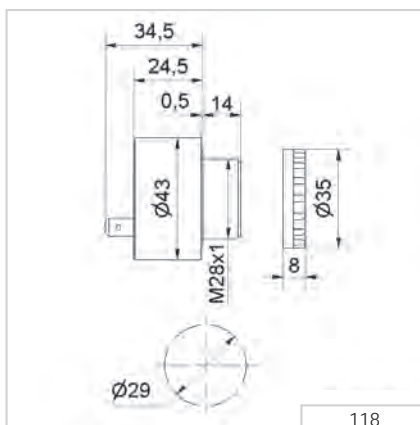

118/119 Electronic Installation Buzzer

Cap

① TECHNICAL SPECIFICATIONS/ORDER SPECIFICATIONS:

Dimensions (Ø x Height):	43 mm x 49 mm (Protrusion from panel)				
Housing:	PC/ABS-Blend				
Connection:	Spades 6.3 x 0.8 mm, finger proof model according to BGV A2, when used with insulated spades				
Tone frequency:	c. 2,400 Hz				
Tone type:	Type 118 Continuous tone Type 119 Continuous tone and pulse tone, c. 1 Hz, selectable via plug-in terminal Version with 3 tones: 2.7 kHz, 270 Hz, 337 Hz				
Fixing:	Installation mounting for Ø 28.5 mm (M28)				
Voltage:	12 V DC	24 V AC/DC	48 V AC/DC	115 V AC/DC	230 V AC
Current consumption:	20 mA	20 mA	20 mA	20 mA	20 mA
Continuous tone	118 068 14	118 068 15	118 068 26	118 068 27	118 068 28
Continuous/pulse tone	-	119 068 15	119 068 26	119 068 27	119 068 28
Voltage:	24 V DC (9-29 V DC)				
Current consumption:	< 30 mA (Tone 1)				
3 tones		119 004 55			

✂ ACCESSORIES:

Cap	975 118 00

↔ TECHNICAL DIAGRAM:

Signalisation index

Dauerton	4
Pulston	4